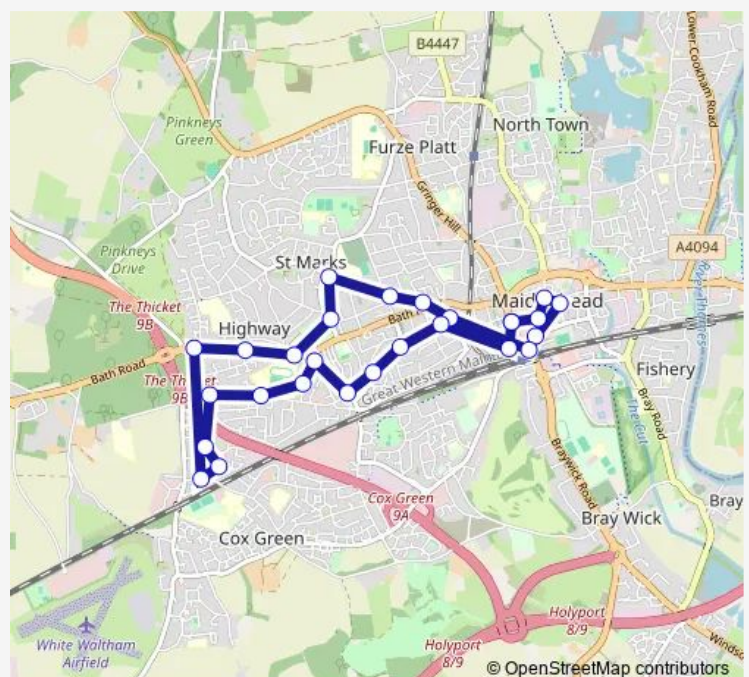

### Direction

Frascati Way — Frascati Way

27 stops

[Open route schedule](#)

Frascati Way

Broadway

Market Street

Library

### Route schedule

Frascati Way — Frascati Way

Monday	06:40-19:50
Tuesday	06:40-19:50
Wednesday	06:40-19:50
Thursday	06:40-19:50
Friday	06:40-19:50
Saturday	07:40-18:50
Sunday	09:40-17:40

### Route info

Direction: Frascati Way

Stops: 27

Trip Duration: 0 hour 36 min

3 — Maidenhead - Highfield Lane via St Marks Hospital & Wootton Way

BusMaps

Wootton Way Shops

North Star Lane

All Saints' Church

Boyn Hill Avenue

Grenfell Place

Frascati Way

3 Bus time schedules and route maps are available in an offline PDF at [busmaps.com](https://busmaps.com). Use the [busmaps.com](https://busmaps.com) website to see live bus times, train schedule or subway schedule, and step-by-step directions for all public transit in Maidenhead