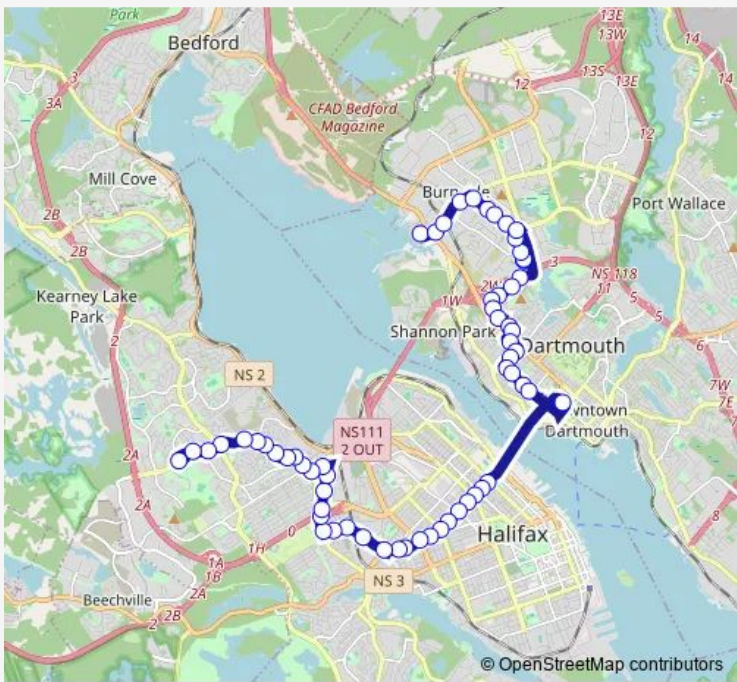

Bus 3 Crosstown

[Go to website](#)

Direction
 Lacewood Terminal Bay 10 (9110) — Marketplace Dr Before Bancroft Ln Bay 4 (6014)
 63 stops
[Open route schedule](#)

- Lacewood Terminal Bay 10 (9110)
- Lacewood Dr Before Willett St (7082)
- Lacewood Dr Before Dunbrack St (7078)
- Lacewood Dr After Dunbrack St (7067)
- Lacewood Dr Before Cedarbrae Ln (7076)
- Lacewood Dr After Clayton Park Dr (7066)
- Lacewood Dr After Gateway Rd (7069)
- Lacewood Dr After Braeside Ln (7084)
- Lacewood Dr After Glenforest Dr (7068)
- Titus St Before Evans Ave (7079)
- Main Ave After Titus St (7166)
- Main Ave After Ford St (7163)
- Fairview Overpass After Main Ave (6644)
- Joseph Howe Dr After Dutch Village Rd (6982)
- Joseph Howe Dr Before Scot St (6985)
- Joseph Howe Dr Before Abbott Dr (6979)
- Joseph Howe Dr Before Mumford Rd (2278)
- Mumford Rd Opposite Hemlock St (7279)
- Mumford Rd After Olivet St (7277)
- Mumford Terminal Bay 1 (7285)
- Mumford Rd Opposite St Agnes School (7283)

Route schedule
 Lacewood Terminal Bay 10 (9110) — Marketplace Dr Before Bancroft Ln Bay 4 (6014)

Monday	05:35-00:38 ⁺¹
Tuesday	05:35-01:38 ⁺¹
Wednesday	05:35-00:38 ⁺¹
Thursday	05:35-00:38 ⁺¹
Friday	05:35-00:38 ⁺¹
Saturday	06:05-00:35 ⁺¹
Sunday	06:05-00:05 ⁺¹

Route info
 Direction: Lacewood Terminal Bay 10 (9110)
 Stops: 63
 Trip Duration: 0 hour 57 min

Mumford Rd Before Leppert St (7274)

Chebucto Rd Before Quinn St (6409)

Chebucto Rd Before Benjamin Green Dr (6403)

Joseph Howe Dr Before Bayers Rd (6981)

Joseph Howe Dr Before Scot St (6986)

Joseph Howe Dr Before Dutch Village Rd (6984)

Dutch Village Rd Opposite Percy St (6616)

Alma Cr Before Titus St (6032)

Titus St Before Evans Ave (8396)