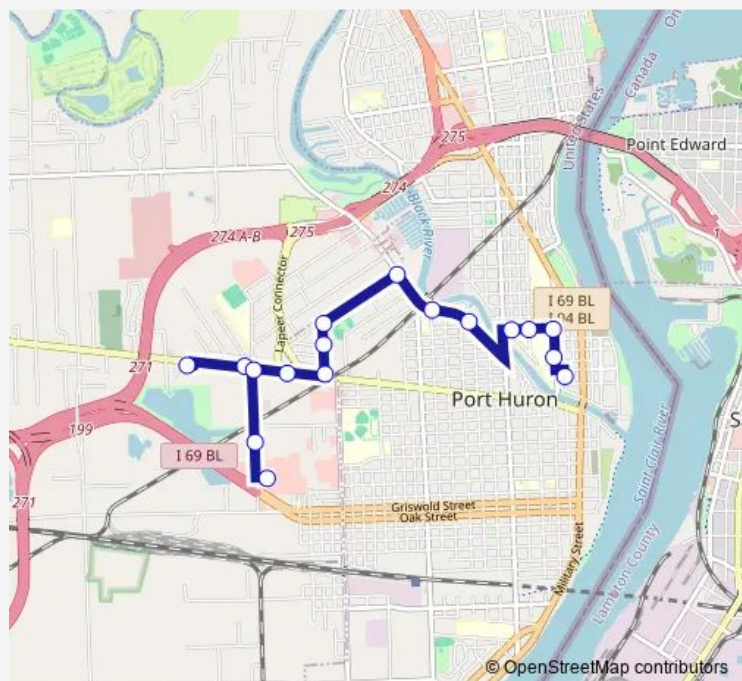

## Bus 3 Route 3

[Go to website](#)

**Direction**  
 Mobil Gas - 32nd St — Downtown Transfer Center  
 17 stops  
[Open route schedule](#)

- Mobil Gas - 32nd St
- 32nd St @ US Post Office
- 32nd St/ Lapeer Rd
- Lapeer Rd/ 36th St @ Bwcaa - Shelter
- 32nd St/ Lapeer Rd
- Lapeer Rd @ Flames Gym
- Lapeer Rd/ Botsford St
- Botsford St/ Locust St
- Botsford St/ Taylor St
- Taylor & Water
- Water & 15th
- Water St Dollar General
- Glenwood Ave/ River St
- Glenwood Ave/ Stone St
- Glenwood Ave/ Erie St
- Erie St/ Bard St - Shelter @ Sc4
- Downtown Transfer Center

Route info  
 Direction: Mobil Gas - 32nd St  
 Stops: 17  
 Trip Duration: 0 hour 20 min

## Route schedule

Downtown Transfer Center — Mobil Gas - 32nd St

Monday 06:15-22:00

Tuesday 06:15-22:00

Wednesday 06:15-22:00

Thursday 06:15-22:00

Friday 06:15-22:00

Saturday 08:30-22:00

## Route info

Direction: Downtown Transfer Center

Stops: 26

Trip Duration: 0 hour 20 min

3 Bus time schedules and route maps are available in an offline PDF at [busmaps.com](https://busmaps.com). Use the [busmaps.com](https://busmaps.com) website to see live bus times, train schedule or subway schedule, and step-by-step directions for all public transit in Port Huron