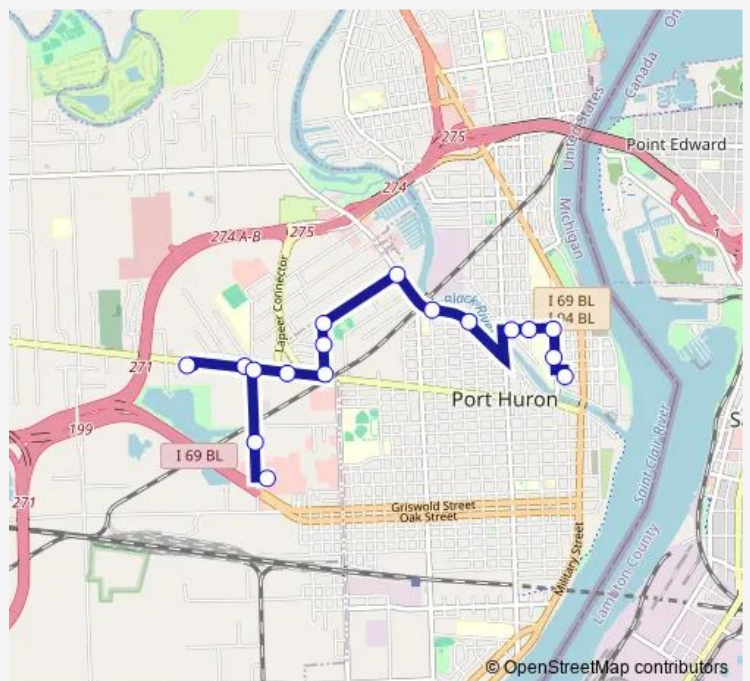

Bus 3 Route 3

[Go to website](#)

Direction
 Mobil Gas - 32nd St — Downtown Transfer Center
 17 stops
[Open route schedule](#)

- Mobil Gas - 32nd St
- 32nd St @ US Post Office
- 32nd St/ Lapeer Rd
- Lapeer Rd/ 36th St @ Bwcaa - Shelter
- 32nd St/ Lapeer Rd
- Lapeer Rd @ Flames Gym
- Lapeer Rd/ Botsford St
- Botsford St/ Locust St
- Botsford St/ Taylor St
- Taylor & Water
- Water & 15th
- Water St Dollar General
- Glenwood Ave/ River St
- Glenwood Ave/ Stone St
- Glenwood Ave/ Erie St
- Erie St/ Bard St - Shelter @ Sc4
- Downtown Transfer Center

Route schedule
 Mobil Gas - 32nd St — Downtown Transfer Center

Monday	06:35-22:20
Tuesday	06:35-22:20
Wednesday	06:35-22:20
Thursday	06:35-22:20
Friday	06:35-22:20
Saturday	08:50-22:20
Sunday	06:35-22:20

Route info
 Direction: Mobil Gas - 32nd St
 Stops: 17
 Trip Duration: 0 hour 20 min

Direction

Downtown Transfer Center — Mobil Gas - 32nd St

26 stops

[Open route schedule](#)

Downtown Transfer Center

Lapeer Ave/ 8th St

Route info

Direction: Downtown Transfer Center

Stops: 26

Trip Duration: 0 hour 20 min

3 Bus time schedules and route maps are available in an offline PDF at busmaps.com. Use the busmaps.com website to see live bus times, train schedule or subway schedule, and step-by-step directions for all public transit in Port Huron