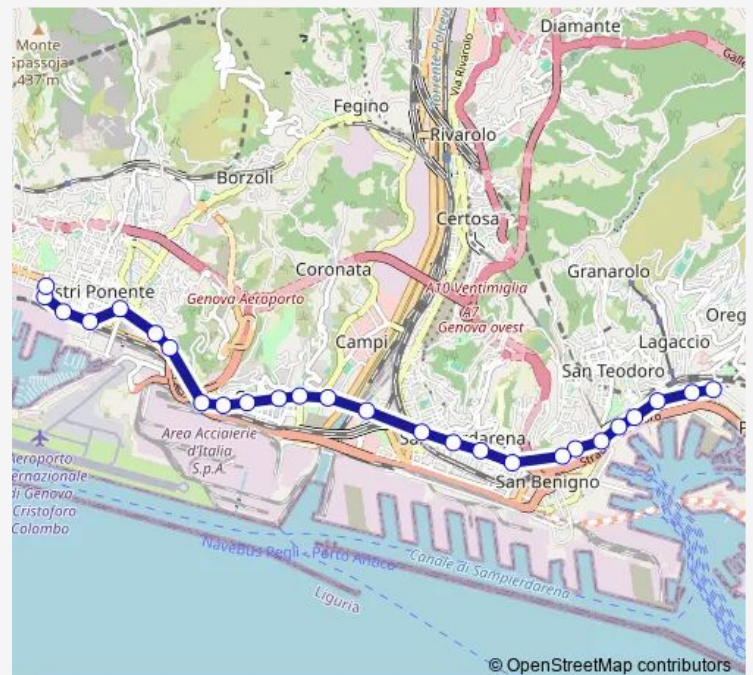

Thursday 06:15-20:05

Friday 06:15-20:05

Saturday 06:15-20:04

Sunday —

Route info

Direction: Soliman/Menotti

Stops: 22

Trip Duration: 0 hour 29 min

■ 3 — Staz. Principe - Sestri (Via Soliman)

Direction

Soliman/Menotti — Rimessa/Cornigliano

10 stops

[Open route schedule](#)

Soliman/Menotti

Menotti 1/Soliman

Menotti 2/Chiesa