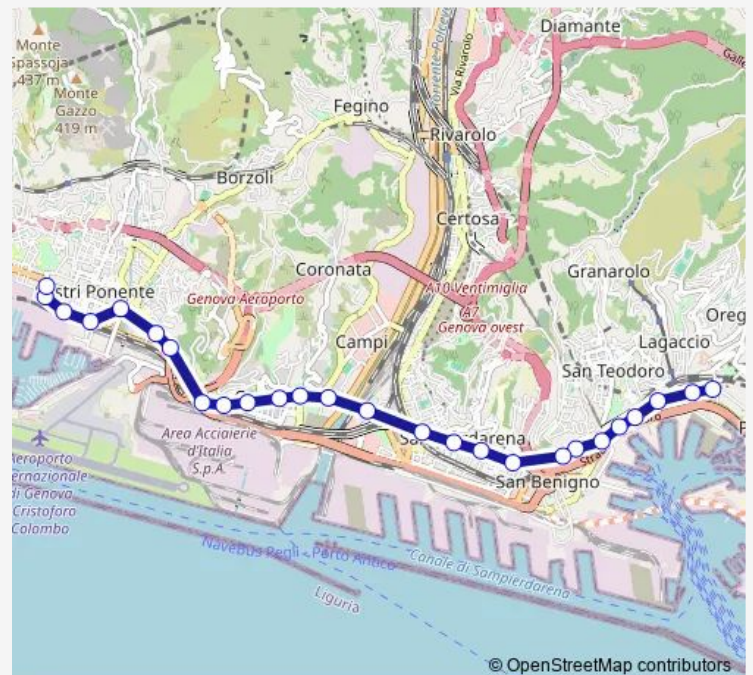

## Bus 3 Staz. Principe - Sestri (Via Soliman)

[Go to website](#)

### Route info

Direction: Soliman/Menotti

Stops: 10

Trip Duration: 0 hour 11 min

■ 3 — Staz. Principe - Sestri (Via Soliman)

## Route info

Direction: Soliman/Menotti

Stops: 22

Trip Duration: 0 hour 31 min

3 Bus time schedules and route maps are available in an offline PDF at [busmaps.com](https://busmaps.com). Use the [busmaps.com](https://busmaps.com) website to see live bus times, train schedule or subway schedule, and step-by-step directions for all public transit in Genoa