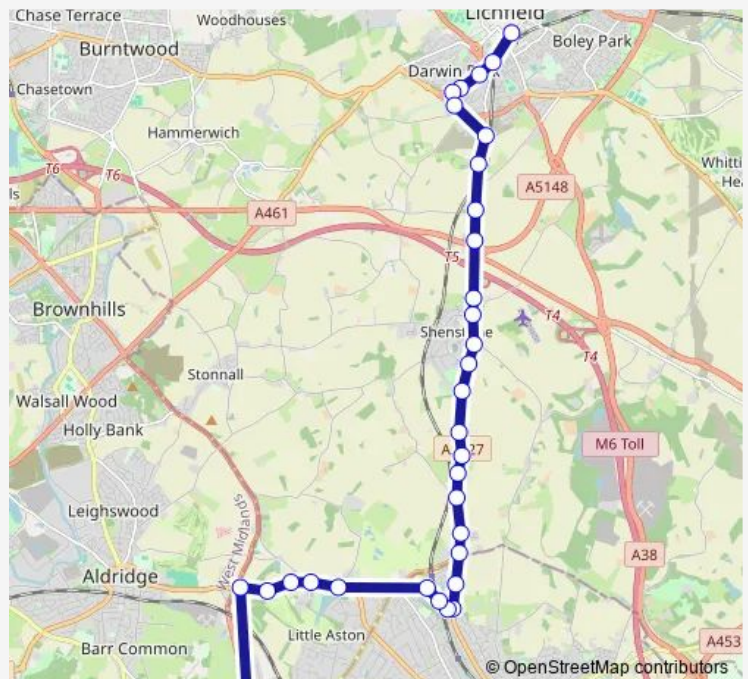

Thursday 15:40

Friday 15:40

Saturday —

Sunday —

Route info

Direction: Bus Station

Stops: 37

Trip Duration: 0 hour 31 min

3 — Streetly - Lichfield via Shenstone

Becket Close

Hill Village Rd

Badgers Bank Rd

Bishops Way

Station Approach

Forge Lane

Little Aston Hall Drive