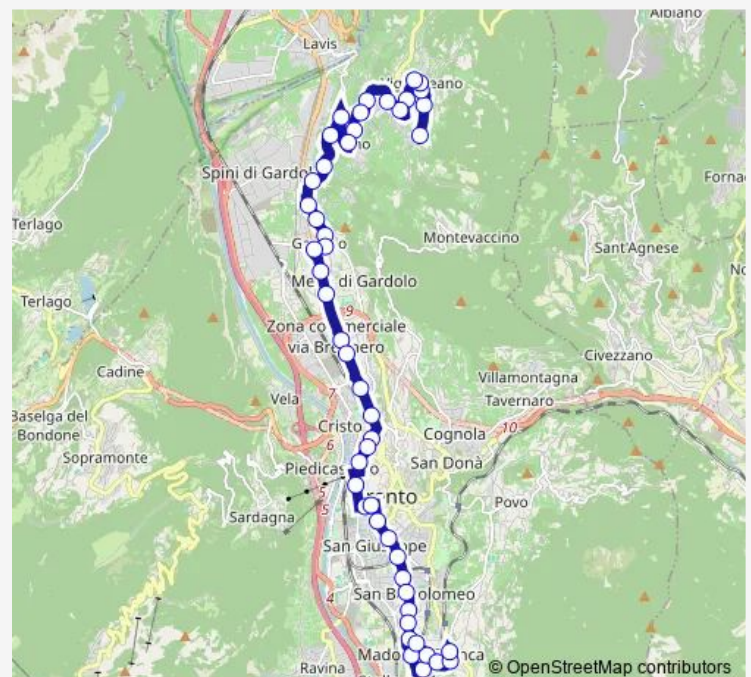

Brennero Tridente

Brennero Bren Center

Zambra Ist. D'arte Vittoria

Route schedule

Povo Polo Sociale Cap. — Zambra Top Center

Monday 07:59-08:22

Tuesday 07:59-08:22

Wednesday 07:59-08:22

Thursday 07:59-08:22

Friday 07:59-08:22

Saturday —

Sunday —

Route info

Direction: Povo Polo Sociale Cap.

Stops: 22

Trip Duration: 0 hour 22 min

3 — Cortesano Gardolo P.Dante Villazzano 3

Direction

Degasperi La Clarina — Pranzelores Top Center

17 stops

[Open route schedule](#)

Degasperi La Clarina

Degasperi Anna Frank

S.Pio X Benevoli

Direction: Degasperi La Clarina

Stops: 17

Trip Duration: 0 hour 26 min

Direction

Cortesano — San Rocco Piazza

47 stops

[Open route schedule](#)

Cortesano