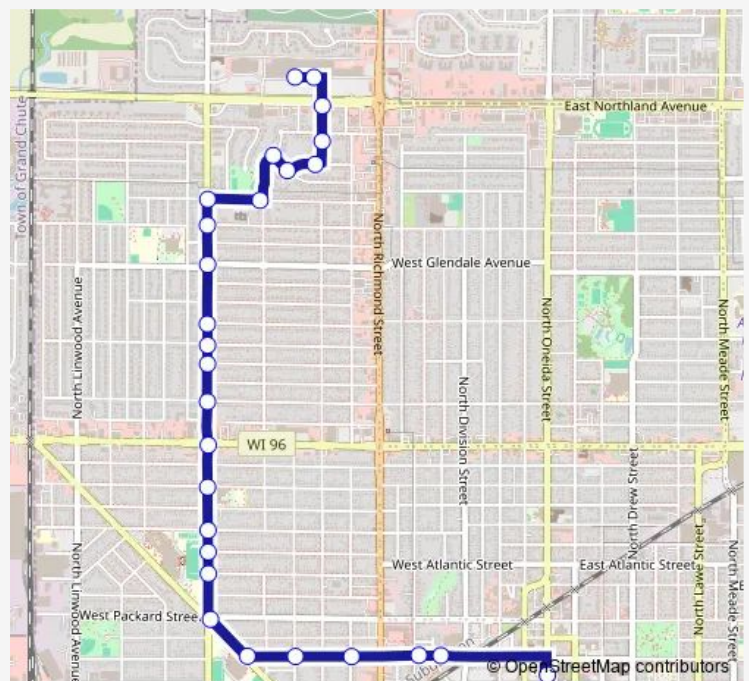

W Franklin & N Story

W Franklin & N Locust

W Franklin & N Richmond

Route schedule

Northland Mall @ main entrance — Transit Center - Zone 11/20

Monday —

Tuesday —

Wednesday —

Thursday —

Friday —

Saturday 08:26-13:26

Sunday —

Route info

Direction: Northland Mall @ main entrance

Stops: 26

Trip Duration: 0 hour 14 min

3 — 03 - Mason

W Franklin & N State

W Franklin & N Division

W Franklin & N Superior

W Franklin & N Appleton

Transit Center - Zone 11/20

Direction

Northland Mall @ main entrance — Transit Center - Zone 8/19