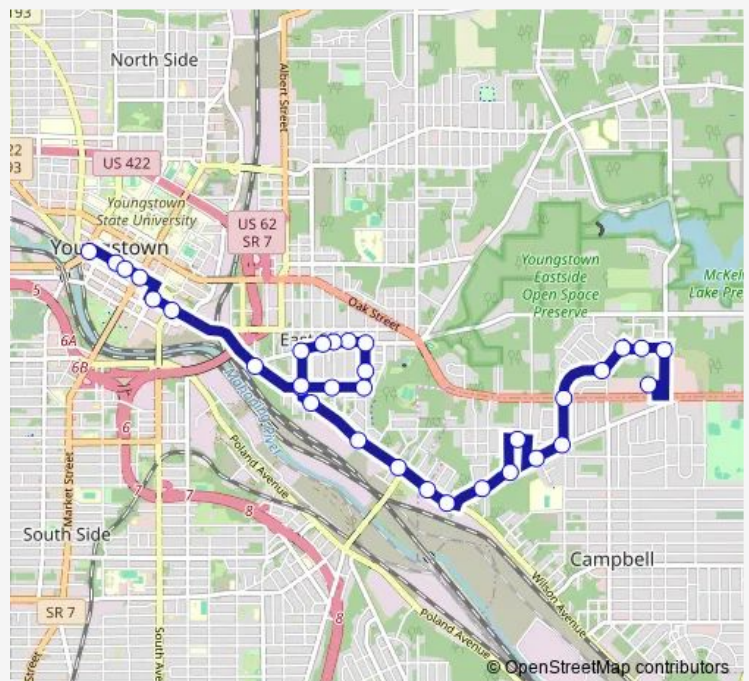

## Bus 3 3 Wilson Ave

[Go to website](#)

**Direction**  
 Lincoln Knolls Plaza — Federal Station  
 29 stops  
[Open route schedule](#)

- Lincoln Knolls Plaza
- Mccarney Rd & Fincastle Ln
- Fincastle Ln & Rutledge Dr
- Rutledge Dr & US Hwy 422
- 6th St & Coitsville Rd (Flag Stop)
- Coitsville Rd & Memorial Cir (Flag Stop)
- Tandy House
- Buell Ave & Coitsville Rd
- Coitsville Rd & Fairview St (Flag Stop)
- Wilson Ave & Keystone St
- Wilson Ave & Palmer Ave (Flag Stop)
- Wilson Ave & N Center St
- Wilson Ave & S Jackson St
- Pearl St & Rigby St
- S Pearl St & Shehy St
- Shehy St & Bruce St (Flag Stop)
- Shehy St & Truesdale Ave (Flag Stop)
- Shehy St & S Jackson St
- Jackson St & Norman Ave (Flag Stop)
- S Jackson St & Rigby Ave
- Rigby St & S Truesdale Ave

### Route schedule

Lincoln Knolls Plaza — Federal Station

Monday	06:05-20:05
Tuesday	06:05-20:05
Wednesday	06:05-20:05
Thursday	06:05-20:05
Friday	06:05-20:05
Saturday	07:05-18:05
Sunday	—

### Route info

Direction: Lincoln Knolls Plaza

Stops: 29

Trip Duration: 0 hour 25 min

3 — 3 Wilson Ave

Rigby St & Pearl St (Flag Stop)

Wilson Ave & Shehy St

E Federal St & Watt St

## Route schedule

Federal Station — Lincoln Knolls Plaza

Monday 05:40-19:40

Tuesday 05:40-19:40

Wednesday 05:40-19:40

Thursday 05:40-19:40

Friday 05:40-19:40

Saturday 07:40-17:40