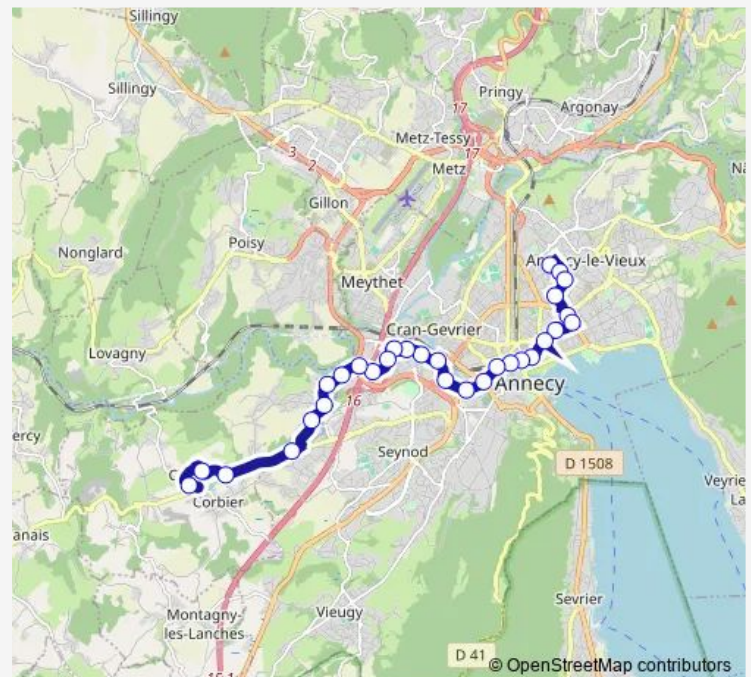

### Route schedule

Novel — Chavanod - Fier

Monday	05:26-01:05 <sup>+1</sup>
Tuesday	05:26-01:05 <sup>+1</sup>
Wednesday	05:26-01:05 <sup>+1</sup>
Thursday	05:26-01:05 <sup>+1</sup>
Friday	05:26-01:05 <sup>+1</sup>
Saturday	05:38-01:05 <sup>+1</sup>
Sunday	08:10-22:33

### Route info

Direction: Novel

Stops: 30

Trip Duration: 0 hour 39 min

3 — Ligne 3 - Chavanod / Novel

Pont Saint-Francois

ZI Romains

Altais Nord

## Direction

Chavanod - Fier — Novel

31 stops

[Open route schedule](#)

Chavanod - Fier

Mairie - Iseta - Eca

L'Esty

Monts

## Route info

Direction: Chavanod - Fier

Stops: 31

Trip Duration: 0 hour 40 min

Salomons

France Thones

France Mont-Blanc

Aravis