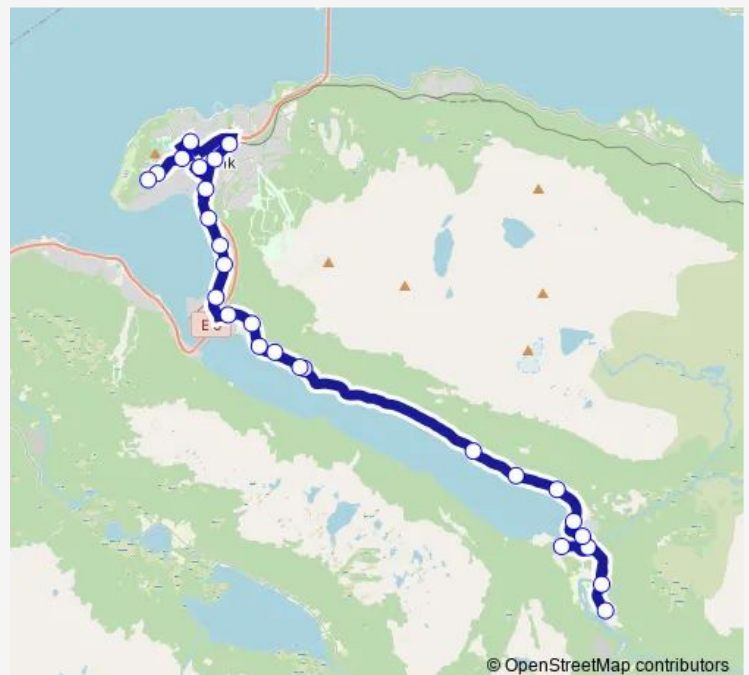

### Route schedule

Tømmerbakkveien snuplass — UNN Narvik

Monday 14:45

Tuesday 14:45

Wednesday 14:45

Thursday 14:45

Friday 14:45

Saturday —

### Route info

Direction: Tømmerbakkveien snuplass

Stops: 24

Trip Duration: 0 hour 27 min

© OpenStreetMap contributors

■ 3 — Narvik - Beisfjord

BusMaps

Bromsgård