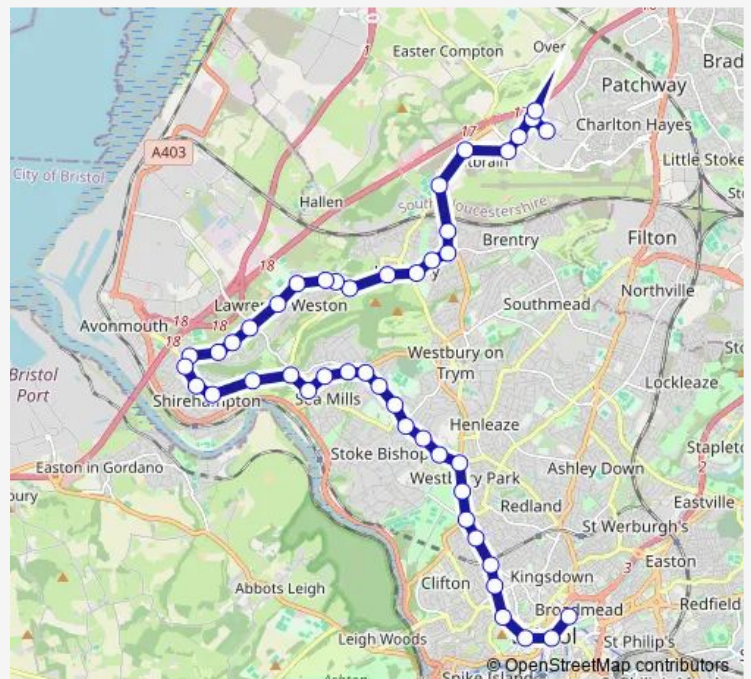

## Bus 3 Cribbs Causeway - Bristol City Centre

[Go to website](#)

### Route schedule

Bus Station — Union Street

Monday 04:35-23:35

Tuesday 04:35-23:35

Wednesday 04:35-23:35

Thursday 04:35-23:35

Friday 04:35-23:35

Saturday 05:30-22:22

### Route info

Direction: Bus Station

Stops: 45

Trip Duration: 0 hour 47 min

■ 3 — Cribbs Causeway - Bristol City Centre

Meadow Grove

Priory Gardens

Shirehampton Grn

## Route info

Direction: Union Street

Stops: 48

Trip Duration: 0 hour 58 min

The Bean Acre

Kings Weston Avenue

Mancroft Avenue

Badenham Grove