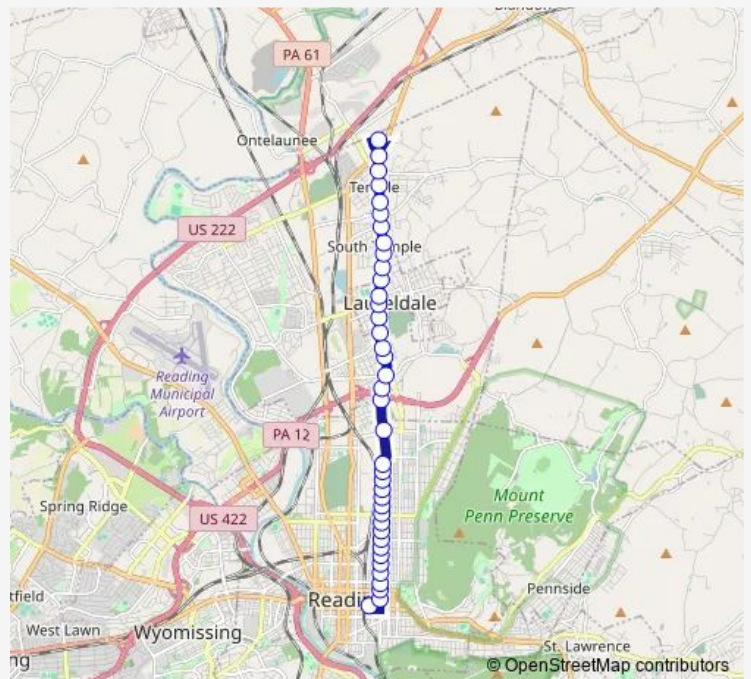

Bus 3 Temple via Kutztown Rd.

[Go to website](#)

Direction
 5th St. Hwy Walmart — Barta Transportation Center
 38 stops
[Open route schedule](#)

- 5th St. Hwy Walmart
- Kutztown Rd. & Hartman Ave. Farside-Sb
- Kutztown Rd. & Mt. Laurel Rd.far Side-Sb
- Kutztown Rd. & Euclid Ave. Farside-Sb
- Kutztown Rd. & Water St. Nearside-Sb
- Kutztown Rd. & Hay Rd. Far Side-Sb
- Kutztown & N. Temple Blvd. Nearside-Sb
- Kutztown Rd. & Park Ave. Nearside-Sb
- Kutztown Rd & S.temple Blvd. Nearside-Sb
- Kutztown Rd. & Sharp Ave. Nearside-Sb
- Kutztown Rd. &margaret St. Nearside-Sb
- Kutztwn Rd. & E. Belvue Ave.-Far Side-Sb
- Kutztwn Rd. & Elizabeth Ave. Far Side-Sb
- Kutztown Rd. & Belmont Ave. Farside-Sb
- Kutztown Rd. & Emerson Ave. Far Side-Sb
- Kutztown Rd. & Florin Ave. Farside-Sb
- Kutztown Rd. & Girard Ave.-Far Side-Sb
- Kutztown Rd. & Monroe St. Far Side-Sb
- Kutztown Rd. & Madison Ave. Nearside-Sb
- Kutztown Rd. & Jefferson St.-Nearside-Sb
- Kutztown Rd. & Delta Ave. Nearside Sb

Route schedule

5th St. Hwy Walmart — Barta Transportation Center

Monday	05:45-18:15
Tuesday	05:45-18:15
Wednesday	05:45-18:15
Thursday	05:45-18:15
Friday	05:45-18:15
Saturday	06:45-17:45
Sunday	—

Route info

Direction: 5th St. Hwy Walmart
 Stops: 38
 Trip Duration: 0 hour 30 min

3 — Temple via Kutztown Rd.

Kutztown Rd. & Rockland St. Farside-Sb

9th St. & Union St. Farside-Sb

9th St. & Pike St. Nea Side-Sb

9th St. & Perry St. Far Side-Sb

8th St & Buttonwood St Nearside Sb

8th St. & Elm St. Nearside-Sb

8th St. & Walnut St. Nearside-Sb

8th St & Washington St Farside Sb

8th St. & Penn St. Farside Sb

Barta Transportation Center

Direction

Barta Transportation Center — 5th St. Hwy Walmart