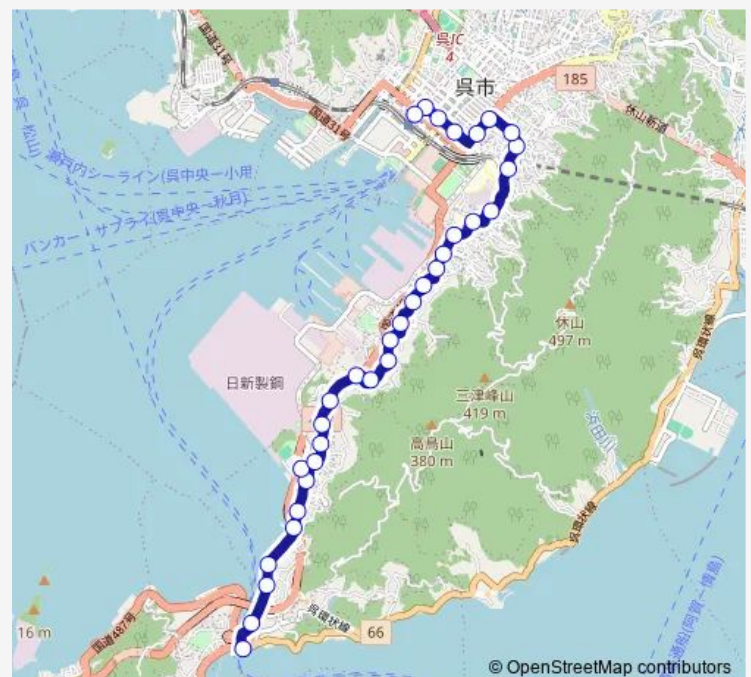

Thursday 05:27-21:33

Friday 05:27-21:33

Saturday 05:27-21:23

Sunday 05:27-21:23

Route info

Direction: 音戸の瀬戸

Stops: 33

Trip Duration: 0 hour 35 min