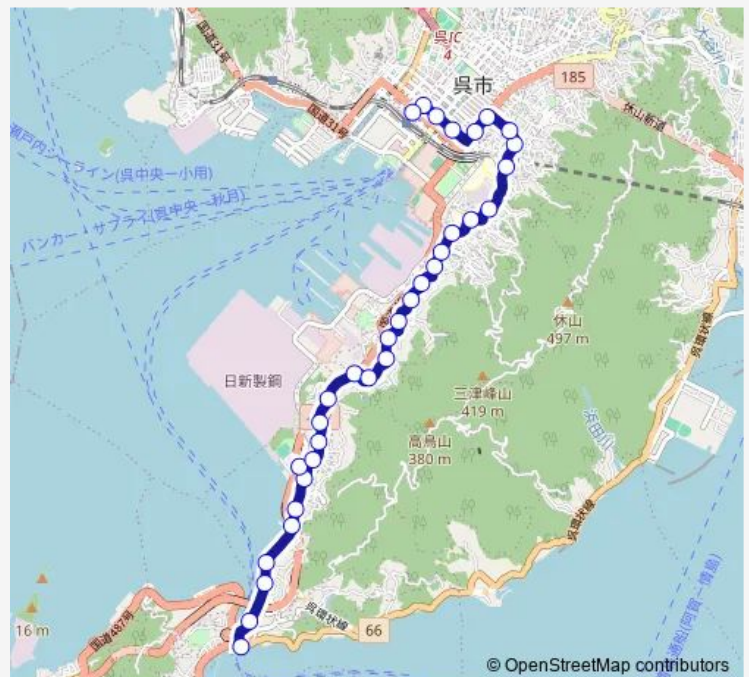

Thursday 05:27-21:33

Friday 05:27-21:33

Saturday 05:27-21:23

Sunday 05:27-21:23

Route info

Direction: 音戸の瀬戸

Stops: 33

Trip Duration: 0 hour 35 min