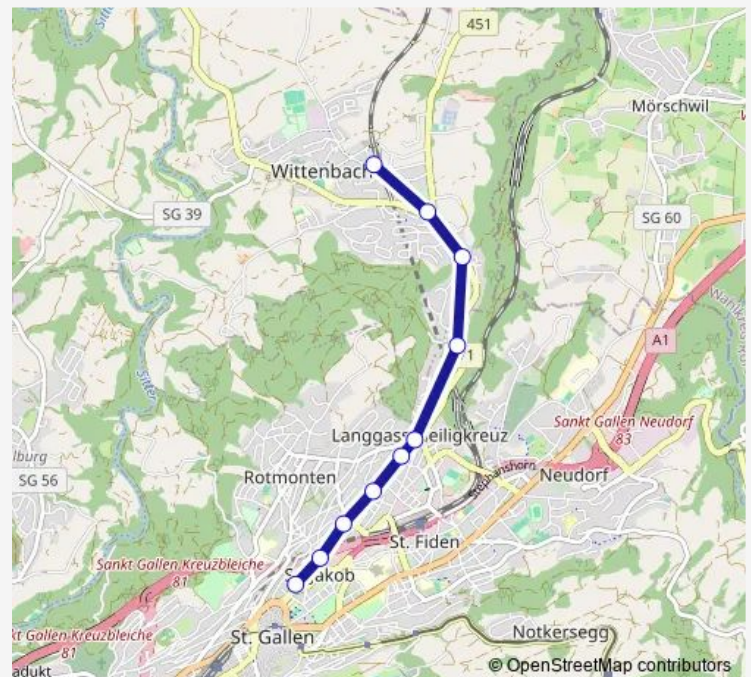

Route schedule

St. Gallen, Schützengarten — Wittenbach, Bahnhof

Monday 05:14

Tuesday 05:14

Wednesday 05:14

Thursday 05:14

Friday 05:14

Saturday 09:14-09:29

Sunday —

Route info

Direction: St. Gallen, Schützengarten

Stops: 10

Trip Duration: 0 hour 13 min

■ 3 — B 3

BusMaps

Direction

St. Gallen, Schützengarten — Wittenbach, Bahnhof

10 stops

[Open route schedule](#)

St. Gallen, Schützengarten

St. Gallen, Olma Messen

St. Gallen, Langgass

St. Gallen, Heimatstrasse

St. Gallen, Storchenstrasse

Tuesday 04:59

Wednesday 04:59

Thursday 04:59

Friday 04:59

Saturday —

Sunday —

Route info

Direction: St. Gallen, Schützengarten