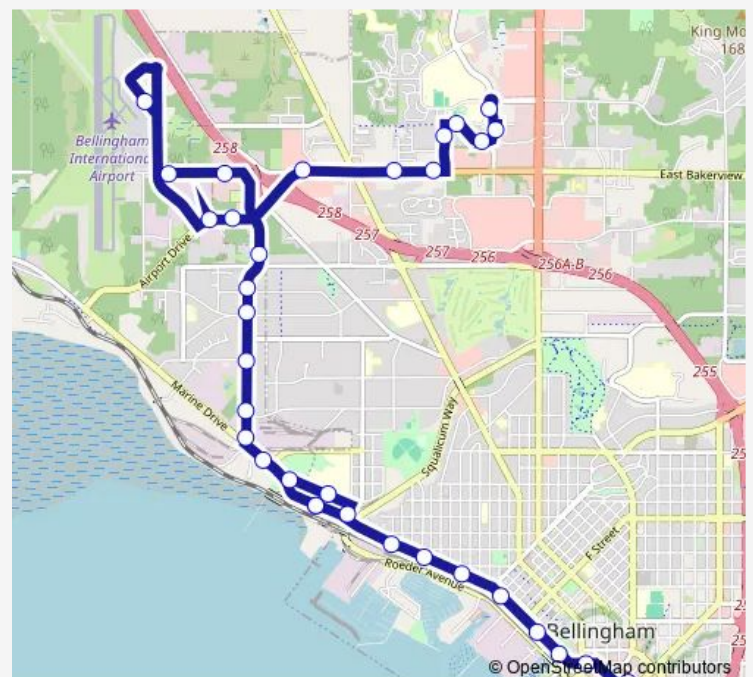

Bellingham Airport

Bakerview Rd at Airport Way

Bakerview Rd at Maplewood Ave

Bennett Dr at Mcleod Rd

Bennett Dr at Cherrywood Ave

Bennett Dr at Alderwood Ave

Bennett Dr at Mcalpine Rd

Bennett Dr at Cedarwood Ave

Bennett Dr at Marine Dr

Marine Dr at Bennett Dr

Eldridge Ave at Gilligan Way

Route schedule

Cordata Station — Bellingham Station

Monday 06:40-18:40

Tuesday 06:40-18:40

Wednesday 06:40-18:40

Thursday 06:40-18:40

Friday 06:40-18:40

Saturday 07:40-17:40

Sunday —

Route info

Direction: Cordata Station

Stops: 33

Trip Duration: 0 hour 35 min

■ 3 — Airport/Cordata&Airport/Downtown

Nequalicum Ave at Eldridge Ave

Bellingham Technical College

Lindbergh Ave at Eldridge Ave

Eldridge Ave at Gilligan Way

Eldridge Ave at Lafayette St

Eldridge Ave at West St