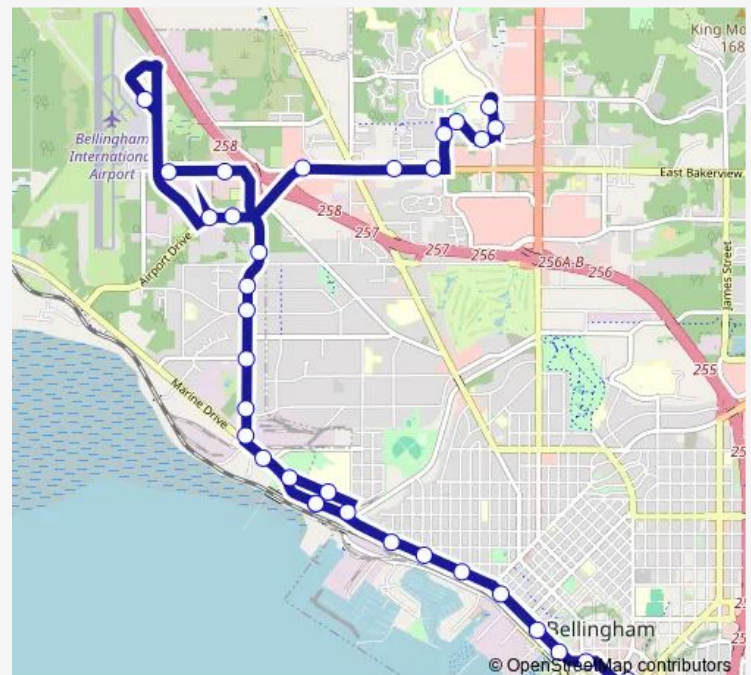

Bennett Dr at Marine Dr

Marine Dr at Bennett Dr

Eldridge Ave at Gilligan Way

Route schedule

Cordata Station — Bellingham Station

Monday 06:40-18:40

Tuesday 06:40-18:40

Wednesday 06:40-18:40

Thursday 06:40-18:40

Friday 06:40-18:40

Saturday 07:40-17:40

Sunday —

Route info

Direction: Cordata Station

Stops: 33

Trip Duration: 0 hour 35 min

3 — Airport/Cordata&Airport/Downtown

Nequalicum Ave at Eldridge Ave

Bellingham Technical College

Lindbergh Ave at Eldridge Ave

Eldridge Ave at Gilligan Way

Eldridge Ave at Lafayette St

Eldridge Ave at West St

Eldridge Ave at Victor St

Holly St at J St

Holly St at D St

Holly St at Central Ave

Champion St at Prospect St

Bellingham Station

Direction

Bellingham Station — Cordata Station