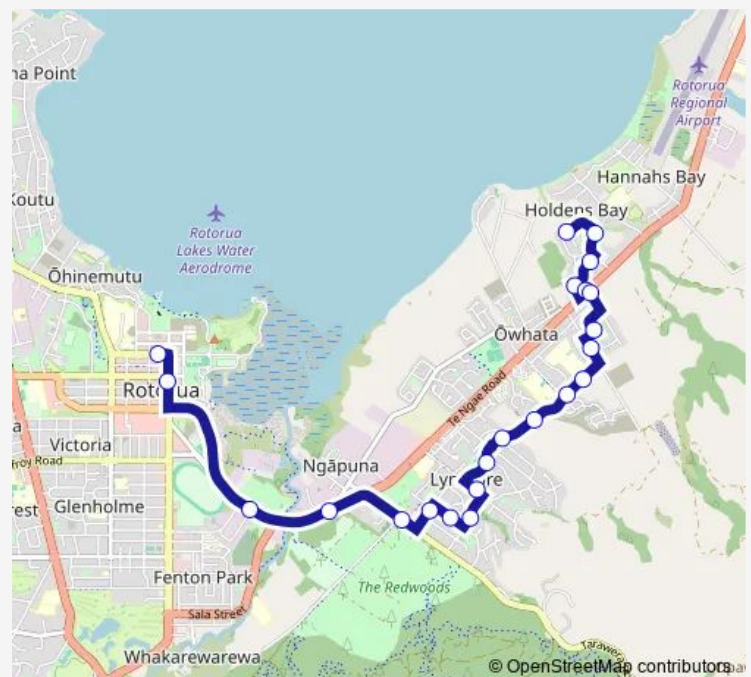

Wharenui Road - Fronting No. 27

Wingrove Road - Fronting No. 27

Coulter Road - Fronting No. 1

Te Ngae Road - Fronting No. 551

Sunrise Avenue - Fronting No. 12

Route schedule

Rotorua CBD - Arawa Street — Pohutukawa Drive - Fronting No. 109

Monday 06:45-17:45

Tuesday 06:45-17:45

Wednesday 06:45-17:45

Thursday 06:45-17:45

Friday 06:45-17:45

Saturday 06:45-17:45

Sunday 07:15-16:15

Route info

Direction: Rotorua CBD - Arawa Street

Stops: 24

Trip Duration: 0 hour 20 min

3 — Owhata - Lynmore - Rotorua Cbd

Rewarewa Street - Fronting No. 30

Sequoia Crescent - Fronting No. 14

Pohutukawa Drive - Fronting No. 109

Direction

Pohutukawa Drive - Fronting No. 109 — Rotorua CBD - Arawa Street

22 stops

[Open route schedule](#)

Pohutukawa Drive - Fronting No. 109

Pohutukawa Drive - Opposite No. 56

Rewarewa Street - Fronting No. 33