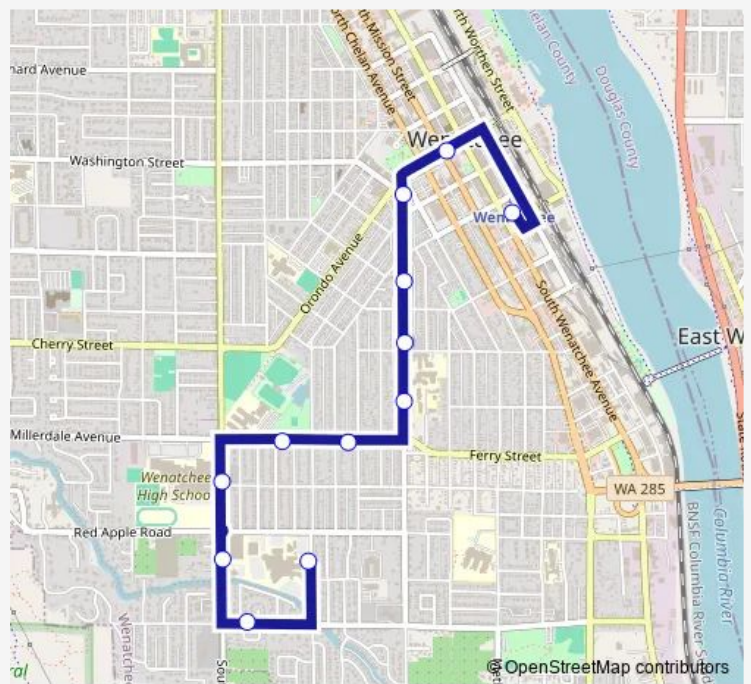

Bus 3 Hospital

[Go to website](#)

Direction
 Fuller and Red Apple Rd at Hospital — Columbia Station
 12 stops
[Open route schedule](#)

- Fuller and Red Apple Rd at Hospital
- Crawford Ave and Miller
- Miller St and Crawford at Hospital
- Miller and Stevens at Wenatchee Hs
- Russell St and Rosewood
- Russell St and Monroe
- Okanogan Ave at Colonial Vista
- Okanogan Ave and Peachy
- Okanogan Ave and Kittitas
- Okanogan Ave and Orondo at Psj
- Orondo Ave and Mission
- Columbia Station

Route schedule
 Fuller and Red Apple Rd at Hospital — Columbia Station

Monday	06:38-19:38
Tuesday	06:38-19:38
Wednesday	06:38-19:38
Thursday	06:38-19:38
Friday	06:38-19:38
Saturday	08:08-17:08
Sunday	10:08-17:08

Route info
 Direction: Fuller and Red Apple Rd at Hospital
 Stops: 12
 Trip Duration: 0 hour 9 min

Direction

Columbia Station — Fuller and Red Apple Rd at Hospital

11 stops

[Open route schedule](#)

Columbia Station

Friday 06:30-19:30

Saturday 08:00-17:00

Sunday 10:00-17:00

Route info

Direction: Columbia Station

Stops: 11

Trip Duration: 0 hour 8 min

3 Bus time schedules and route maps are available in an offline PDF at busmaps.com. Use the busmaps.com website to see live bus times, train schedule or subway schedule, and step-by-step directions for all public transit in Wenatchee