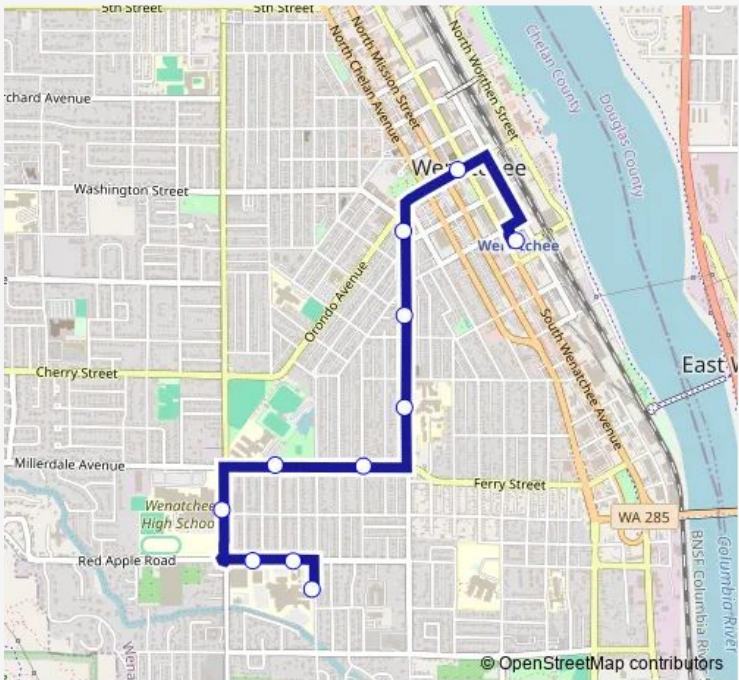

Bus 3 Hospital

[Go to website](#)

Direction
 Fuller and Red Apple Rd at Hospital — Columbia Station
 12 stops
[Open route schedule](#)

- Fuller and Red Apple Rd at Hospital
- Crawford Ave and Miller
- Miller St and Crawford at Hospital
- Miller and Stevens at Wenatchee Hs
- Russell St and Rosewood
- Russell St and Monroe
- Okanogan Ave at Colonial Vista
- Okanogan Ave and Peachy
- Okanogan Ave and Kittitas
- Okanogan Ave and Orondo at Psj
- Orondo Ave and Mission
- Columbia Station

Route schedule
 Fuller and Red Apple Rd at Hospital — Columbia Station

Monday	06:38-19:38
Tuesday	06:38-19:38
Wednesday	06:38-19:38
Thursday	06:38-19:38
Friday	06:38-19:38
Saturday	08:08-17:08
Sunday	10:08-17:08

Route info
 Direction: Fuller and Red Apple Rd at Hospital
 Stops: 12
 Trip Duration: 0 hour 9 min

Direction

Columbia Station — Fuller and Red Apple Rd at Hospital

11 stops

[Open route schedule](#)

Columbia Station

Friday 06:30-19:30

Saturday 08:00-17:00

Sunday 10:00-17:00

Route info

Direction: Columbia Station

Stops: 11

Trip Duration: 0 hour 8 min

3 Bus time schedules and route maps are available in an offline PDF at busmaps.com. Use the busmaps.com website to see live bus times, train schedule or subway schedule, and step-by-step directions for all public transit in Wenatchee