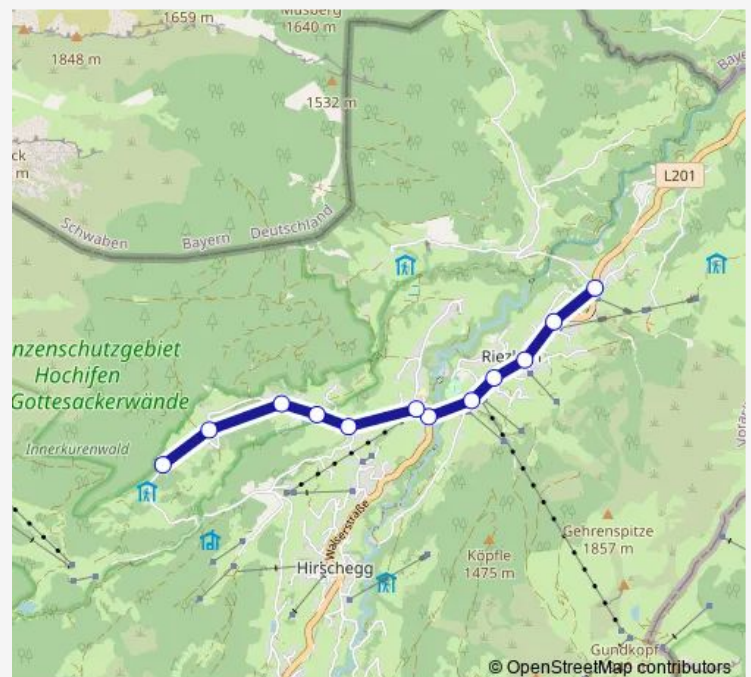

Wednesday 09:00

Thursday 09:00

Friday 09:00

Saturday 09:00

Sunday 09:00

Route info

Direction: Wäldele Küren

Stops: 8

Trip Duration: 0 hour 15 min

Direction

Unterwestegg — Wäldele Küren

12 stops

[Open route schedule](#)

Unterwestegg

Außerriezlern

Riezlern Post

Saturday 08:25-17:50

Sunday 08:25-17:50

Route info

Direction: Unterwestegg

Stops: 12

Trip Duration: 0 hour 15 min

Direction

Wäldele Küren — Unterwestegg

Monday	07:00-18:05
Tuesday	07:00-18:05
Wednesday	07:00-18:05
Thursday	07:00-18:05
Friday	07:00-18:05
Saturday	08:40-18:05
Sunday	08:40-18:05

Route info

Direction: Wäldele Küren

Stops: 12

Trip Duration: 0 hour 15 min