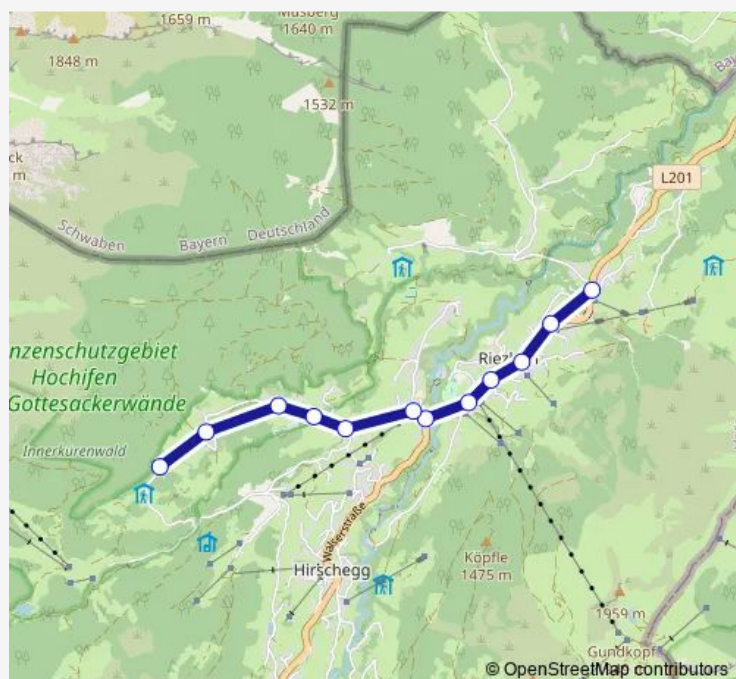

Wednesday 09:00

Thursday 09:00

Friday 09:00

Saturday 09:00

Sunday 09:00

Route info

Direction: Wäldele Küren

Stops: 8

Trip Duration: 0 hour 15 min

Direction

Unterwestegg — Wäldele Küren

12 stops

[Open route schedule](#)

Unterwestegg

Außerriezlern

Riezlern Post

Saturday 08:25-17:50

Sunday 08:25-17:50

Route info

Direction: Unterwestegg

Stops: 12

Trip Duration: 0 hour 15 min

Direction

Wäldele Küren — Unterwestegg

Monday	07:00-18:05
Tuesday	07:00-18:05
Wednesday	08:40-18:05
Thursday	08:40-18:05
Friday	08:40-18:05
Saturday	08:40-18:05
Sunday	08:40-18:05

Route info

Direction: Wäldele Küren

Stops: 12

Trip Duration: 0 hour 15 min