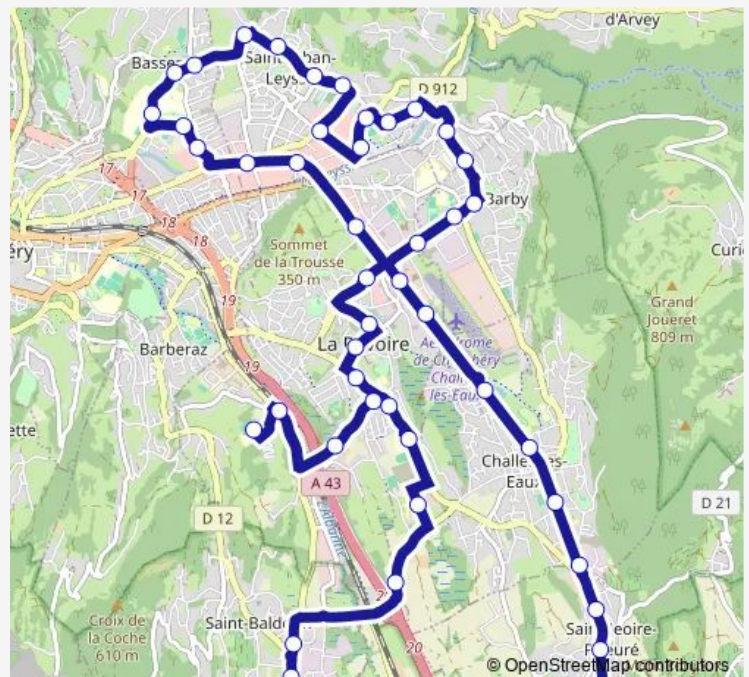

Thursday 16:45-17:35

Friday 16:45-17:35

Saturday —

Sunday —

Route info

Direction: Lycée Granier (Park)

Stops: 40

Trip Duration: 0 hour 52 min

3 — ST Baldoph Centre > ST Jeoire Frasses

Villaret

Perrodière

Barillettes

Plaine Des Sports

Petit Leysse

Leysse

Casselagnat

Friday 06:20-20:00

Saturday 06:00-19:45

Sunday —

Route info

Direction: Les Frasses

Stops: 45

Trip Duration: 1 hour 11 min

Hôpital Bassens