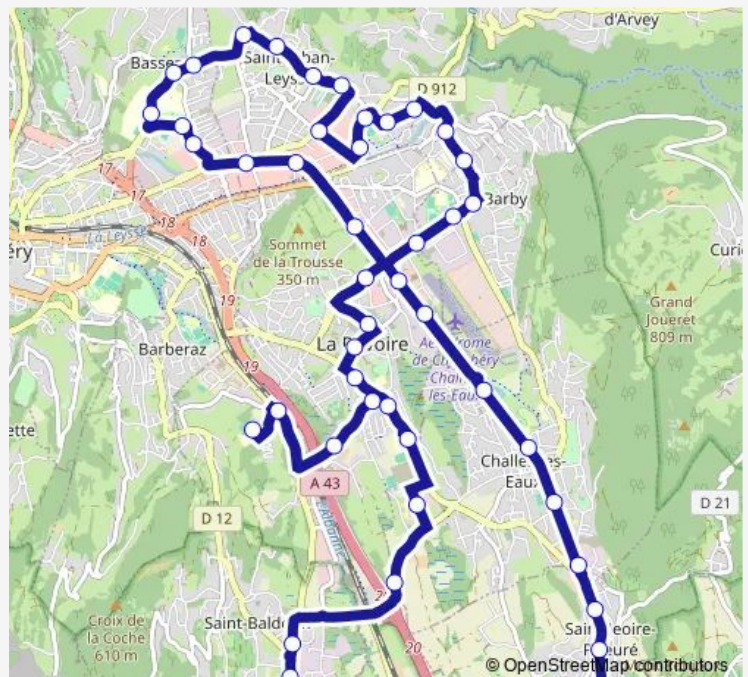

Thursday 16:45-17:35

Friday 16:45-17:35

Saturday —

Sunday —

Route info

Direction: Lycée Granier (Park)

Stops: 40

Trip Duration: 0 hour 52 min

3 — ST Baldoph Centre > ST Jeoire Frasses

Villaret

Perrodière

Barillettes

Plaine Des Sports

Petit Leysse

Leysse

Casselagnat

Friday 06:20-20:00

Saturday 06:00-19:45

Sunday —

Route info

Direction: Les Frasses

Stops: 45

Trip Duration: 1 hour 11 min

Hôpital Bassens