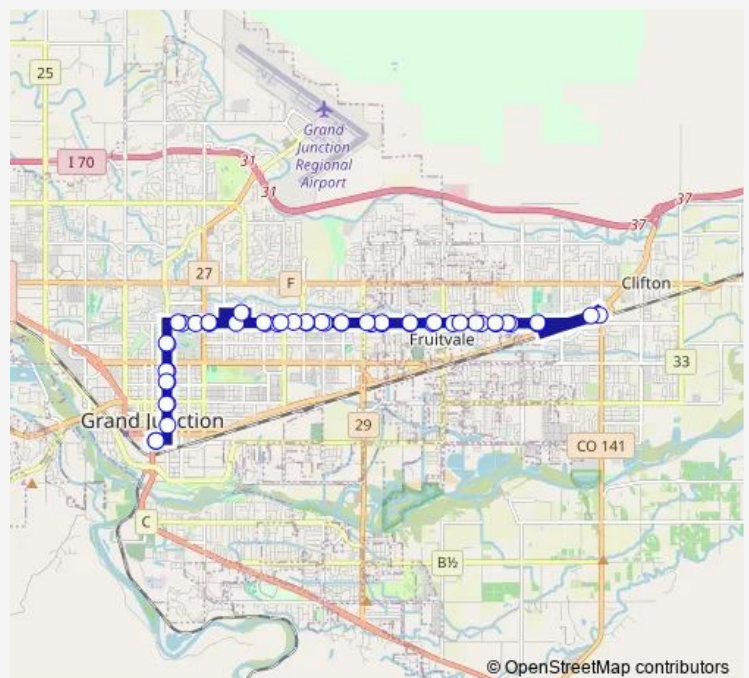

Orchard Avenue east of 29 Road

Orchard Avenue west of 29 ¼ Road (Bookcliff Middle School)

Orchard Avenue east of 29 ½ Road

Orchard Avenue west of Hall Avenue

Route schedule

Downtown Transfer Facility (6th Street and South Avenue)  
 — Downtown Transfer Facility (6th Street and South Avenue)

Monday 05:15

Tuesday 05:15

Wednesday 05:15

Thursday 05:15

Friday 05:15

Saturday 05:15

Sunday —

Route info

Direction: Downtown Transfer Facility (6th Street and South Avenue)

Stops: 49

Trip Duration: 0 hour 50 min

3 — Route 3 Orchard Avenue

Orchard Avenue east of 30 Road

E ½ Road East of Grand Valley Drive

E ½ Road east of East Valley Drive

E ½ Road east of Hoover Court

E ½ Road west of Warrior Way (Walmart)

Clifton Transfer Station (32 Road and I-70 Business Loop)

E ½ Road west of 32 Road (Coronado Plaza)

E ½ Road west of Warrior Way (Long Family Memorial  
Park and Walmart)