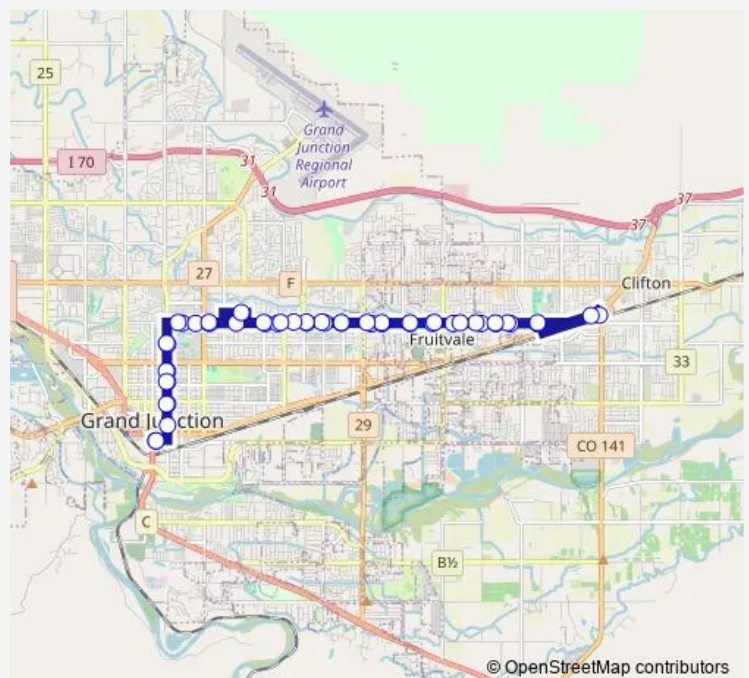

Orchard Avenue east of 29 Road

Orchard Avenue west of 29 ¼ Road (Bookcliff Middle School)

Orchard Avenue east of 29 ½ Road

Orchard Avenue west of Hall Avenue

Route schedule

Downtown Transfer Facility (6th Street and South Avenue)
 — Downtown Transfer Facility (6th Street and South Avenue)

Monday 05:15

Tuesday 05:15

Wednesday 05:15

Thursday 05:15

Friday 05:15

Saturday 05:15

Sunday —

Route info

Direction: Downtown Transfer Facility (6th Street and South Avenue)

Stops: 49

Trip Duration: 0 hour 50 min

3 — Route 3 Orchard Avenue

Orchard Avenue east of 30 Road

E ½ Road East of Grand Valley Drive

E ½ Road east of East Valley Drive

E ½ Road east of Hoover Court

E ½ Road west of Warrior Way (Walmart)

Clifton Transfer Station (32 Road and I-70 Business Loop)

E ½ Road west of 32 Road (Coronado Plaza)

E ½ Road west of Warrior Way (Long Family Memorial Park and Walmart)