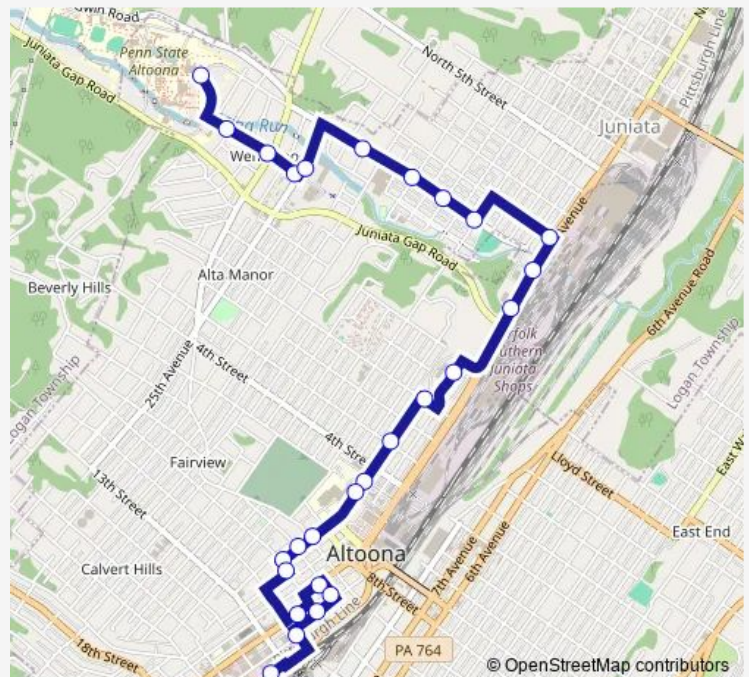

Thursday 07:40-20:40

Friday 07:40-20:40

Saturday 07:40-20:40

Sunday —

Route info

Direction: Shelter PSU Hawthorn lot

Stops: 27

Trip Duration: 0 hour 20 min

3 — Flash

12th Ave & M&T Bank

Chestnut Ave & 10th St

10th St & Green Ave

Green Ave & 11 St

12th St & 11th Ave

Transit Center

Direction

Logan Towne Center & Barnes Noble — Transit Center

20 stops

[Open route schedule](#)

Logan Towne Center & Barnes Noble

Logan Towne Center & Dicks

Osgood Drive & Home Depot

17th St & Grant Ave I

17th St & 1st Ave I

Friday 07:00-20:00

Saturday 07:00-20:00

Sunday —

Route info

Direction: Transit Center

Stops: 18

Trip Duration: 0 hour 20 min

Direction