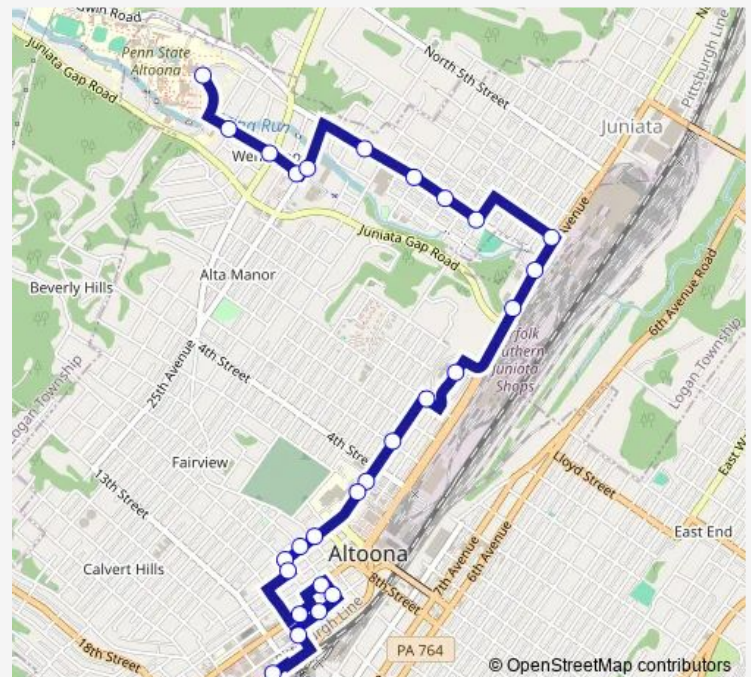

Thursday 07:40-20:40

Friday 07:40-20:40

Saturday 07:40-20:40

Sunday —

Route info

Direction: Shelter PSU Hawthorn lot

Stops: 27

Trip Duration: 0 hour 20 min

3 — Flash

12th Ave & M&T Bank

Chestnut Ave & 10th St

10th St & Green Ave

Green Ave & 11 St

12th St & 11th Ave

Transit Center

Direction

Logan Towne Center & Barnes Noble — Transit Center

20 stops

[Open route schedule](#)

Logan Towne Center & Barnes Noble

Logan Towne Center & Dicks

Osgood Drive & Home Depot

17th St & Grant Ave I

17th St & 1st Ave I

Friday 07:00-20:00

Saturday 07:00-20:00

Sunday —

Route info

Direction: Transit Center

Stops: 18

Trip Duration: 0 hour 20 min

Direction