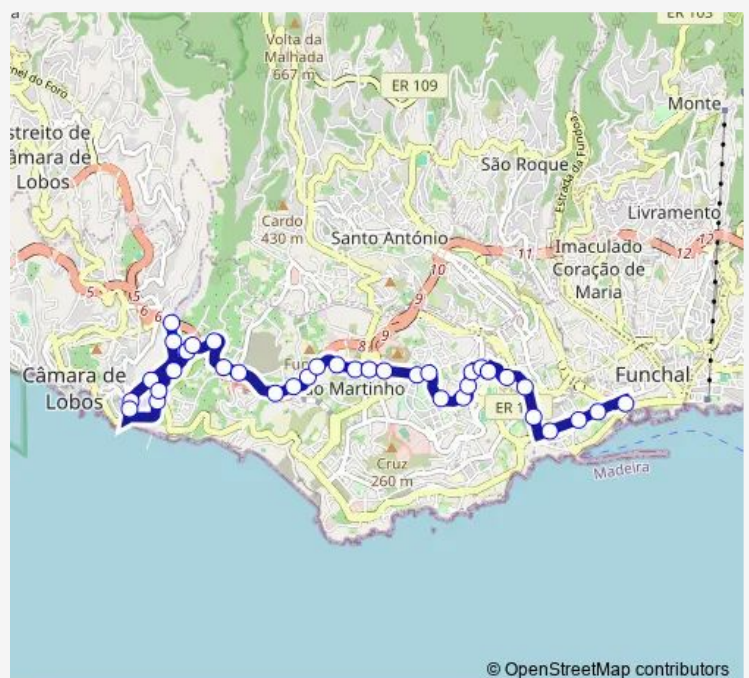

Thursday 18:10

Friday 18:10

Saturday —

Sunday —

Route info

Direction: Rua Conselheiro (17a)

Stops: 28

Trip Duration: 0 hour 35 min