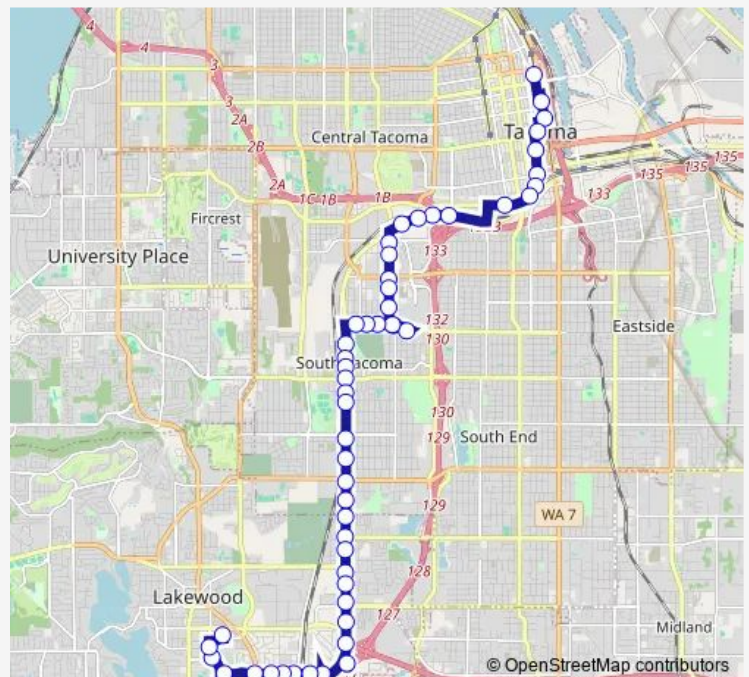

### Route schedule

Commerce St Station - Zone B — Lakewood TC - Zone K

Monday 05:31-21:31

Tuesday 05:31-21:31

Wednesday 05:31-21:31

Thursday 05:31-21:31

Friday 05:31-21:31

Saturday 05:40-21:40

### Route info

Direction: Commerce St Station - Zone B

Stops: 53

Trip Duration: 0 hour 54 min

3 — Lakewood / Tacoma

47th St S & Cedar St

47th St S & Lawrence St

47th St S & Puget Sound Ave S

## Route info

Direction: Lakewood TC - Zone K

Stops: 52

Trip Duration: 0 hour 57 min

S Tacoma Way & S 56th St

S Tacoma Way & S 54th St

S Tacoma Way & S 52nd St

S Tacoma Way & S 50th St