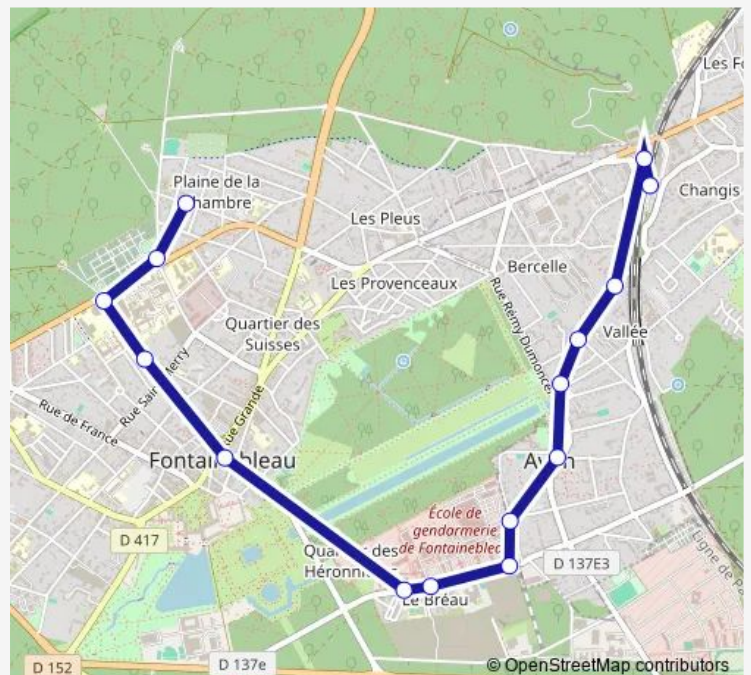

Direction

Gare Routiere Quai 3 — LE Breau

14 stops

[Open route schedule](#)

Gare Routiere Quai 3

Haut Changis

LES Terrasses

LE Prieure

Halles DE Villars

LE Breau

Route schedule

Gare Routiere Quai 3 — LE Breau

Monday	12:32
Tuesday	12:32
Wednesday	12:32
Thursday	12:32
Friday	12:32
Saturday	—
Sunday	—

Route info

Direction: Gare Routiere Quai 3

Stops: 14

Trip Duration: 0 hour 15 min

Direction

Palais DE Justice — Gare Routiere Arrivee

14 stops

[Open route schedule](#)

Palais DE Justice

College Inter Foret

Direction: Palais DE Justice

Stops: 14

Trip Duration: 0 hour 39 min

Direction

Gare Routiere Quai 3 — Stade DE LA Faisanderie

23 stops

[Open route schedule](#)

Gare Routiere Quai 3