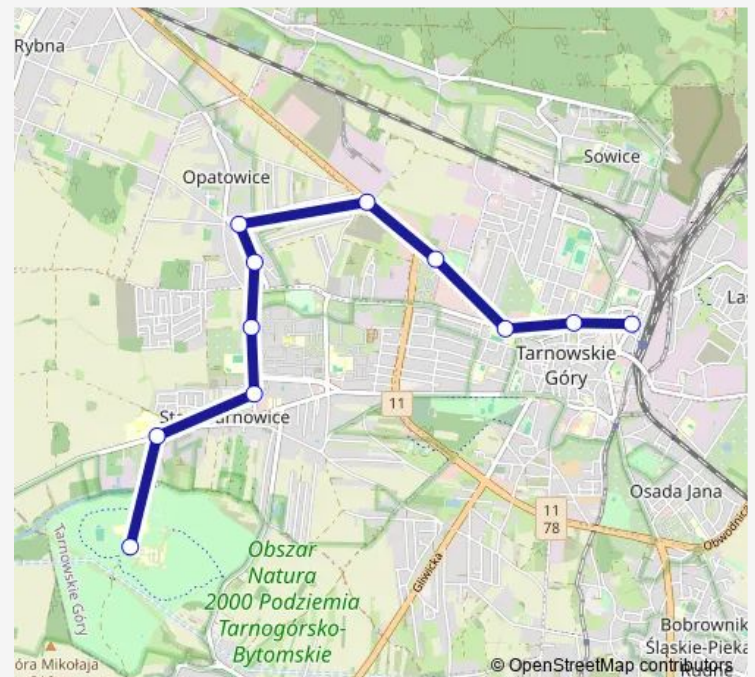

Stare Tarnowice Gcr — Tarnowskie Góry Dworzec

Monday 05:18-22:26

Tuesday 05:18-22:26

Wednesday 05:18-22:26

Thursday 05:18-22:26

Friday 05:18-22:26

Saturday 06:36-22:06

Sunday 06:36-22:06

Route info

Direction: Stare Tarnowice Gcr

Stops: 11

Trip Duration: 0 hour 20 min

Direction

Tarnowskie Góry Dworzec — Stare Tarnowice Gcr

11 stops

[Open route schedule](#)