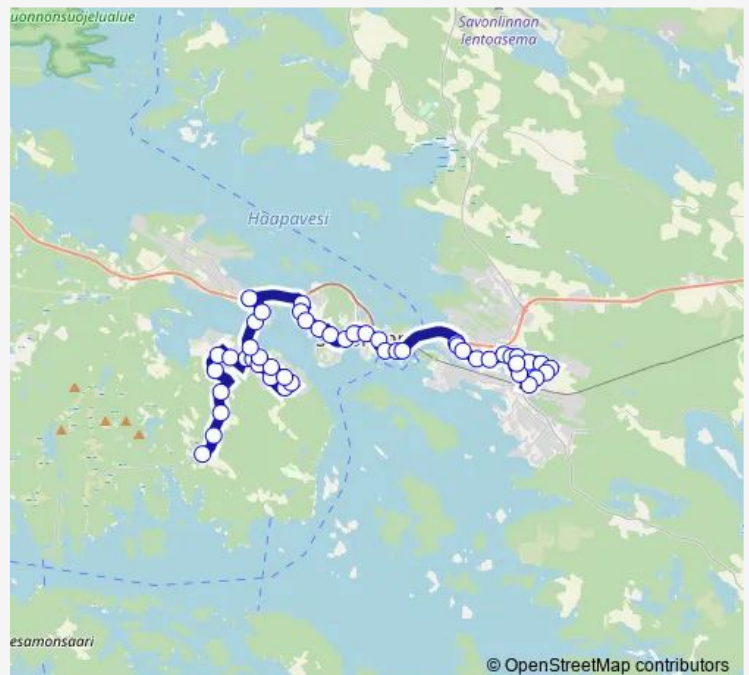

Thursday 05:30-19:40

Friday 05:30-19:40

Saturday —

Sunday —

Route info

Direction: Haka-alue

Stops: 48

Trip Duration: 0 hour 40 min