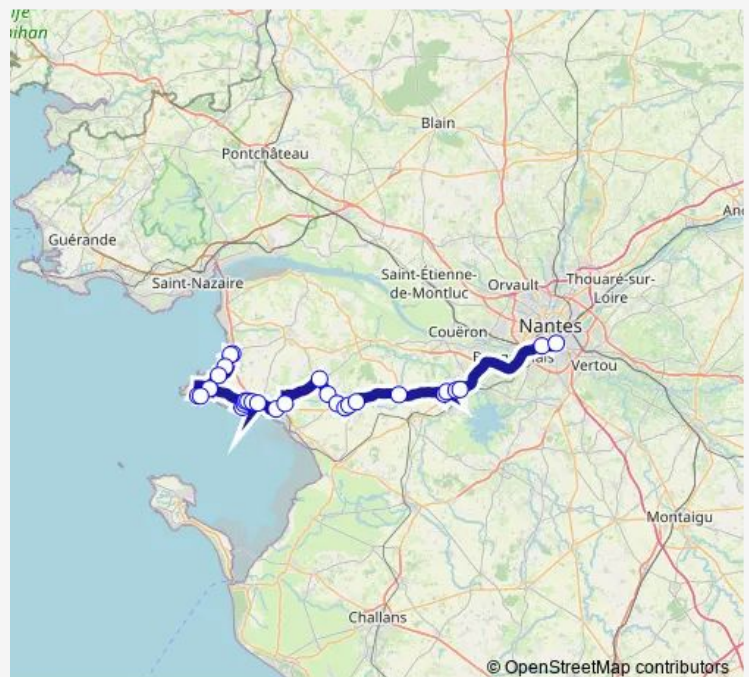

Rond-Point Edf

Route schedule

Gare SnCF Sud — Centre

Monday 12:30

Tuesday 12:30-16:40

Wednesday 12:30-16:40

Thursday 12:30-16:40

Friday 12:30

Saturday 16:40

Sunday 09:30-16:48

Route info

Direction: Gare SnCF Sud

Stops: 26

Trip Duration: 1 hour 41 min

Terres aux Moines

Ste Marie Pl. de Verdun

Quirouard

Place de la Gare

Centre

Direction

Centre — Gare SnCF Sud

26 stops

[Open route schedule](#)

Centre