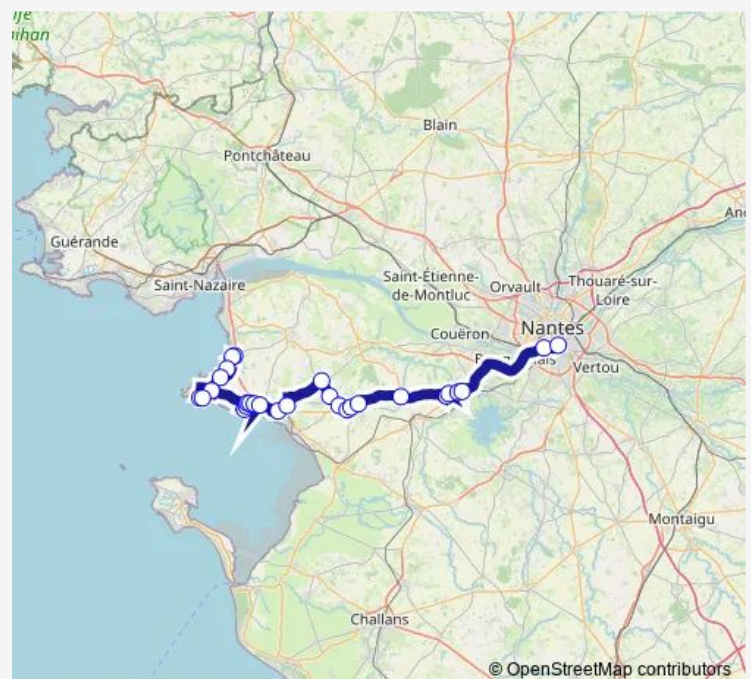

Rond-Point Edf

Route schedule

Gare SnCF Sud — Centre

Monday 12:30

Tuesday 12:30-16:40

Wednesday 12:30-16:40

Thursday 12:30-16:40

Friday 12:30

Saturday 16:40

Sunday 09:30-16:48

Route info

Direction: Gare SnCF Sud

Stops: 26

Trip Duration: 1 hour 42 min

Terres aux Moines

Ste Marie Pl. de Verdun

Quirouard

Place de la Gare

Centre

Direction

Centre — Gare SnCF Sud

26 stops

[Open route schedule](#)

Centre