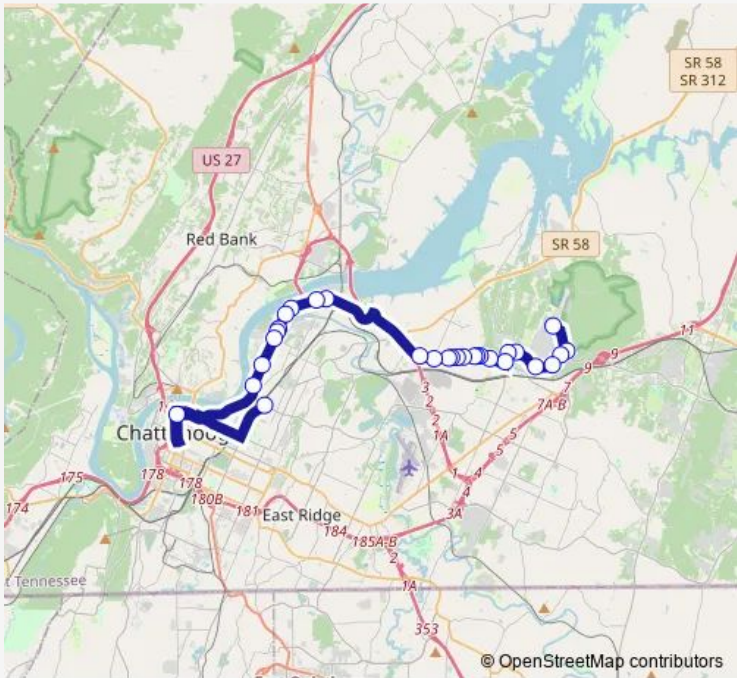

## Bus 3 Enterprise South

[Go to website](#)

**Direction**  
 Market + 4th — Volkswagen Dr & Ferdinand Piech Way  
 33 stops  
[Open route schedule](#)

- Market + 4th
- Market + 5th
- Market & Family Dollar-0
- Market & 6th
- Mkt & 1st Tennessee Bank
- Market & 8th-1-0
- Market & M.L. King Jr-1-0
- Market + Epb
- Riverside Center
- Amnicola Hwy & Crutchfield
- Amnicola Hwy & Latta
- Amnicola Hwy & Appling
- Amnicola Hwy & Stuart
- Amnicola Hwy & Police Services Ctr
- Amnicola & Pepsi 0
- Amnicola + Creekside
- Amnicola & South Creek
- Amnicola Hwy & Access Rd-0
- Bonny Oaks & Powers Court-0
- Bonny Oaks & Jersey Pike-0
- Bonny Oaks & Founders Way-0

Route schedule  
 Market + 4th — Volkswagen Dr & Ferdinand Piech Way

Monday	06:10-17:35
Tuesday	06:10-17:35
Wednesday	06:10-17:35
Thursday	06:10-17:35
Friday	06:10-17:35
Saturday	06:05-17:45
Sunday	—

Route info  
 Direction: Market + 4th  
 Stops: 33  
 Trip Duration: 0 hour 35 min

3 — Enterprise South **BusMaps**

Bonny Oaks & Adamson Circle-0

Bonny Oaks & Tasty Kake Bakery

Bonny Oaks & Dewayn Rd-0

Bonny Oaks & Noah Reid Rd-0

Bonny Oaks & Boriss Dr-0

Bonny Oaks & Bonnyshire Dr-0

Bonny Oaks + Hickory Valley

## Route info

Direction: Volkswagen Dr &amp; Ferdinand Piech Way

Stops: 32

Trip Duration: 1 hour 0 min

Amnicola & Wisdom-1

Amnicola & Riverport Rd-1

Amnicola & Latta-1

Amnicola & River Terminal-1