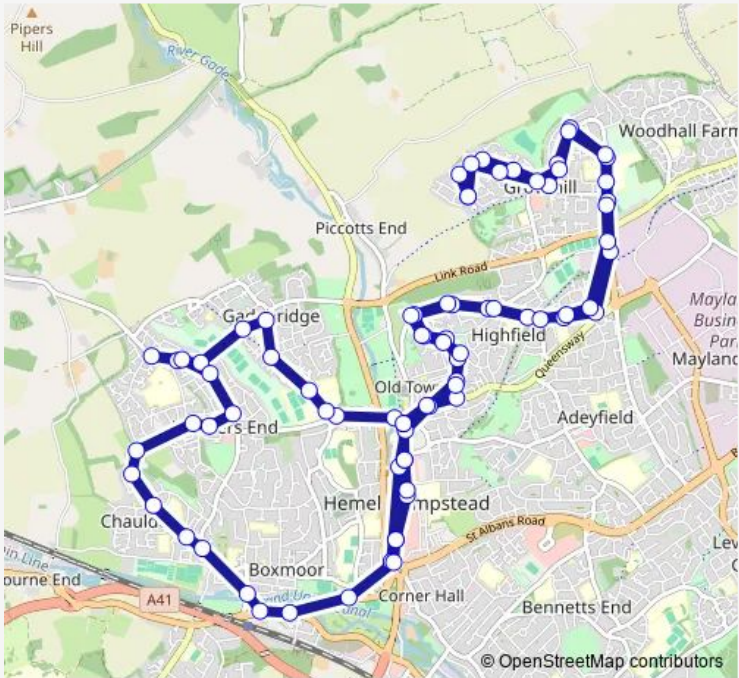

Bus 3 Hemel Hempstead - Grovehill (Circular)

[Go to website](#)

**Direction**  
 Washington Avenue — Washington Avenue  
 79 stops  
[Open route schedule](#)

- Washington Avenue
- Isenburg Way
- Dunlin Road
- Claymore
- Turnpike Green
- Avon Square
- Thames Avenue
- Astley Cooper School
- Dawley Court
- Pennine Way
- Martian Avenue
- Saturn Way
- St Paul's Church
- Bellgate Shops
- Paston Road
- Townsend
- The Bounce
- Typleden Close
- Randalls Ride
- George Street
- Fensomes Alley

Route schedule  
 Washington Avenue — Washington Avenue

Monday	06:45-19:05
Tuesday	06:45-19:05
Wednesday	06:45-19:05
Thursday	06:45-19:05
Friday	06:45-19:05
Saturday	07:45-18:45
Sunday	09:06-19:06

Route info  
 Direction: Washington Avenue  
 Stops: 79  
 Trip Duration: 1 hour 14 min

■ 3 — Hemel Hempstead - Grovehill (Circular) **BusMaps**

West Herts College

Combe Street

Riverside

Waterhouse Street

Marlowes

The Forum

West Herts College