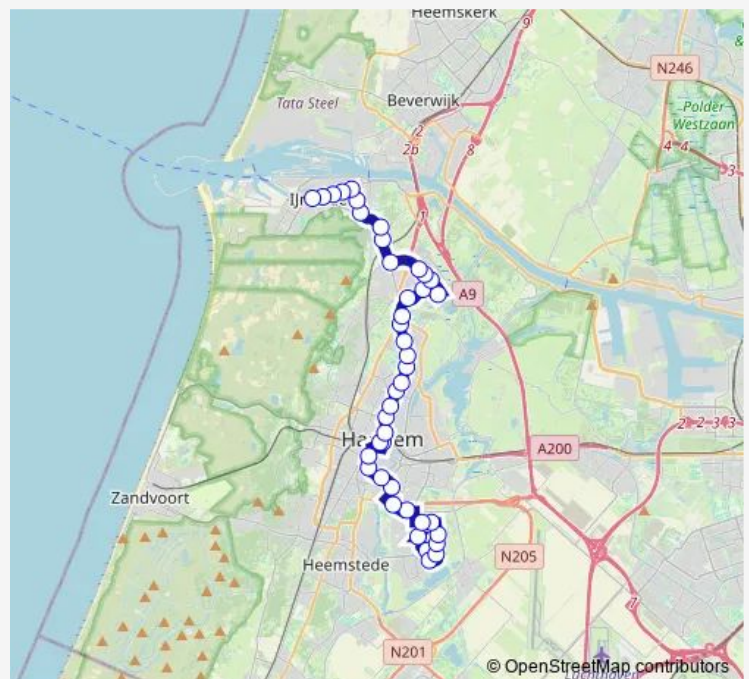

Haarlem, Winkelc. Marsmanplein

Haarlem, Vergierdeweg

Haarlem, Minahassastraat

Route schedule

Ijmuiden, Rotonde Stadspark — Haarlem, Schalkwijk Centrum

Monday 05:35-23:40

Tuesday 05:35-23:40

Wednesday 05:35-23:40

Thursday 05:35-23:40

Friday 05:35-23:40

Saturday 06:36-23:36

Sunday 08:05-23:05

Route info

Direction: Ijmuiden, Rotonde Stadspark

Stops: 43

Trip Duration: 1 hour 12 min

Haarlem, Spaarnhovenstraat

Haarlem, Zaanenlaan

Haarlem, Julianapark

Haarlem, Kloosterstraat

Haarlem, Haarlem Station Ingang

Haarlem, Haarlem Station C

Haarlem, Nassaulaan

Haarlem, Centrum/Verwulft