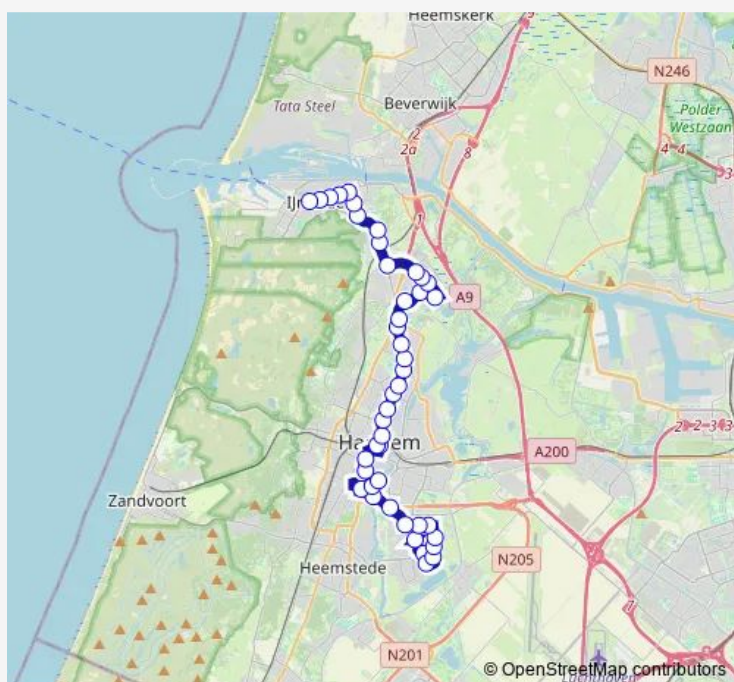

Haarlem, Frans Halsplein

Haarlem, Kloosterstraat

Haarlem, Julianapark

Haarlem, Zaanenlaan

Haarlem, Spaarnhovenstraat

Haarlem, Minahassastraat

Haarlem, Vergierdeweg

Haarlem, Winkelc. Marsmanplein

Haarlem, Reviusstraat

Haarlem, Delftplein/Spaarne Gasth.

Route schedule

Haarlem, Haarlem Station D — Haarlem, Delftplein/Spaarne Gasth.

| | |
|-----------|-------------|
| Monday | 15:09-18:48 |
| Tuesday | 15:09-18:48 |
| Wednesday | 15:09-18:48 |
| Thursday | 15:09-18:48 |
| Friday | 15:09-18:48 |
| Saturday | — |
| Sunday | — |

Route info

Direction: Haarlem, Haarlem Station D

Stops: 11

Trip Duration: 0 hour 13 min

Direction

Ijmuiden, Rotonde Stadspark — Haarlem, Schalkwijk Centrum

43 stops

[Open route schedule](#)