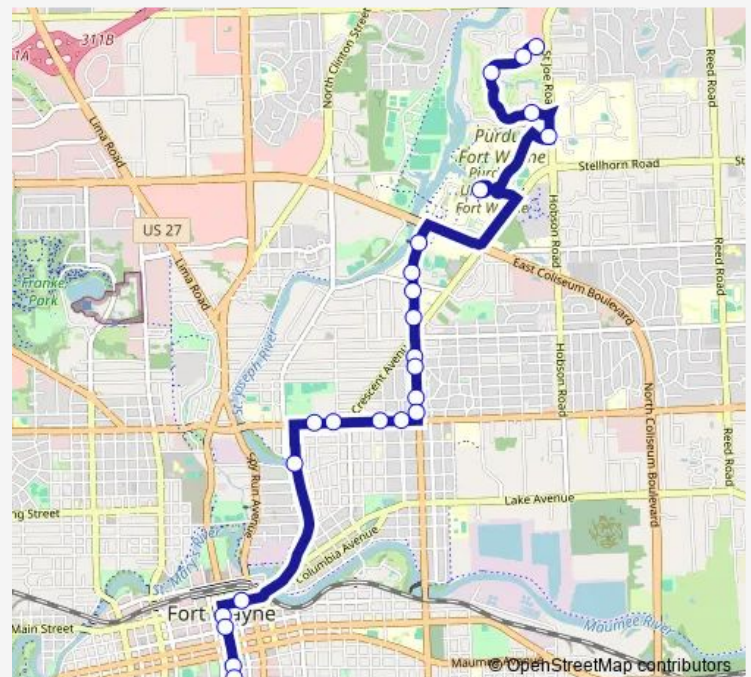

Jefferson and Clinton

Lafayette at Wayne

Lafayette at Main

Spy Run at Superior

Spy Run at Baltes

Spy Run past Wagner

Spy Run at Tennessee

Spy Run past Riverside

Anthony at Dodge (Nb)

Anthony at Clara

Anthony at Charlotte

Route schedule

Central Station - Bay B — Roebuck at St. Joe

Monday 06:15-20:15

Tuesday 06:15-20:15

Wednesday 06:15-20:15

Thursday 06:15-20:15

Friday 06:15-20:15

Saturday 08:15-17:15

Sunday —

Route info

Direction: Central Station - Bay B

Stops: 31

Trip Duration: 0 hour 25 min

St. Joe at Broyles (NE corner)

Arbor Glen Nursing Home

Roebuck at St. Joe

Direction

Roebuck at St. Joe — Central Station - Bay K

25 stops

[Open route schedule](#)

Roebuck at St. Joe