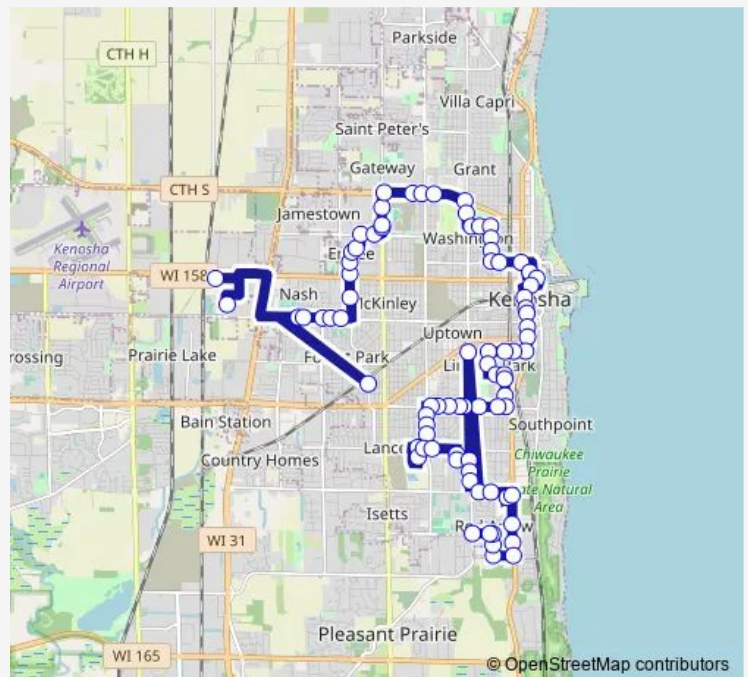

Washington Rd & 39th St (Eb)

Washington Rd & 32nd Ave (Sw)

Washington Rd & 30th Ave (Sw)

Route schedule

Indian Trail Academy — 89th St and 22nd Ave (Anderson Park)

Monday 04:55-18:35

Tuesday 04:55-18:35

Wednesday 04:55-18:35

Thursday 04:55-18:35

Friday 04:55-18:35

Saturday —

Sunday —

Route info

Direction: Indian Trail Academy

Stops: 82

Trip Duration: 0 hour 55 min

3 — Route 3

Washington Rd & 28th Ave (Sw)

Washington Rd & 22nd Ave (Sw)

22nd Ave & 41st St (Nw)

43rd St & 21st Ave (Sw)

43rd St & 19th Ave (Sw)

43rd St & 17th Ave (Sw)

17th Ave & 45th St (Nw)

17th Ave & 48th St (Nw)

17th Ave & 50th St (Nw)

50th St & 14th Ave (Sw)

50th St & Sheridan Rd (Sw)

51st Pl & 8th Ave (Harborside Commons)

52nd & 6th Ave (Sw)

Kenosha Transit Center

Sheridan Rd & 56th St (Nw)