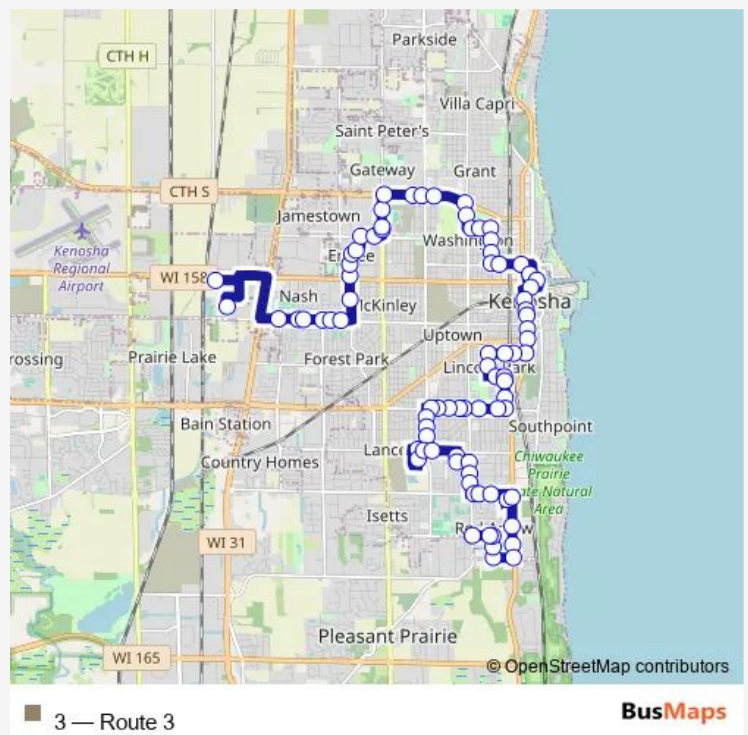

Bus 3 Route 3

[Go to website](#)

Direction
 Indian Trail Academy — 89th St and 22nd Ave (Anderson Park)
 82 stops
[Open route schedule](#)

- Indian Trail Academy
- Ymca
- 60th St & 60th Ave
- 60th St and 56th Ave (Sw)
- 60th St and 54th Ave (Sw)
- 60th St and 51st Ave (Se)
- 60th St and 49th Ave (Sw)
- 60th St and 47th Ave
- Pershing Blvd & 56th St (Se)
- Pershing Blvd & 52nd St (Northbound)
- Pershing Blvd & 50th St
- Pershing Blvd & 44th Ct (Sw)
- Pershing Blvd & 43rd Ave
- Pershing Blvd & 45th St (Se)
- 45th St & 40th Ave (Sw)
- 39th Ave & 45th St (Nb)
- 39th Ave & 43rd St Se
- 39th Ave & 41st St
- Washington Rd & 39th St (Eb)
- Washington Rd & 32nd Ave (Sw)
- Washington Rd & 30th Ave (Sw)

Route schedule

Indian Trail Academy — 89th St and 22nd Ave (Anderson Park)

Monday	04:55-18:35
Tuesday	04:55-18:35
Wednesday	04:55-18:35
Thursday	04:55-18:35
Friday	04:55-18:35
Saturday	—
Sunday	—

Route info

Direction: Indian Trail Academy

Stops: 82

Trip Duration: 0 hour 55 min

Washington Rd & 28th Ave (Sw)

Washington Rd & 22nd Ave (Sw)

22nd Ave & 41st St (Nw)

43rd St & 21st Ave (Sw)

43rd St & 19th Ave (Sw)

43rd St & 17th Ave (Sw)

17th Ave & 45th St (Nw)

17th Ave & 48th St (Nw)

17th Ave & 50th St (Nw)

50th St & 14th Ave (Sw)

50th St & Sheridan Rd (Sw)

51st Pl & 8th Ave (Harborside Commons)

52nd & 6th Ave (Sw)