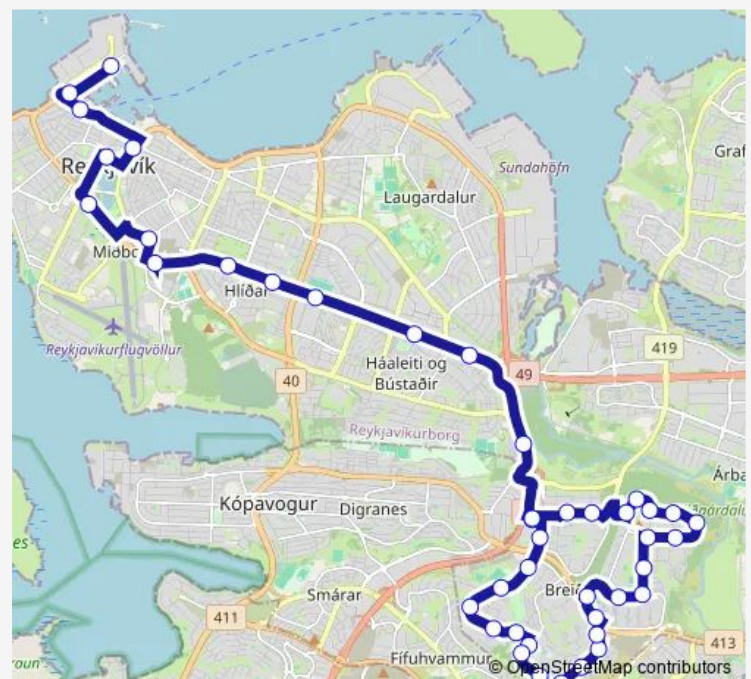

### Route schedule

Mjódd B — Grandi

Monday 06:51-23:21

Tuesday 06:51-23:21

Wednesday 06:51-23:21

Thursday 06:51-23:21

Friday 06:51-23:21

Saturday 06:51-23:21

### Route info

Direction: Mjódd B

Stops: 19

Trip Duration: 0 hour 23 min

3 — Grandi <-> Mjódd