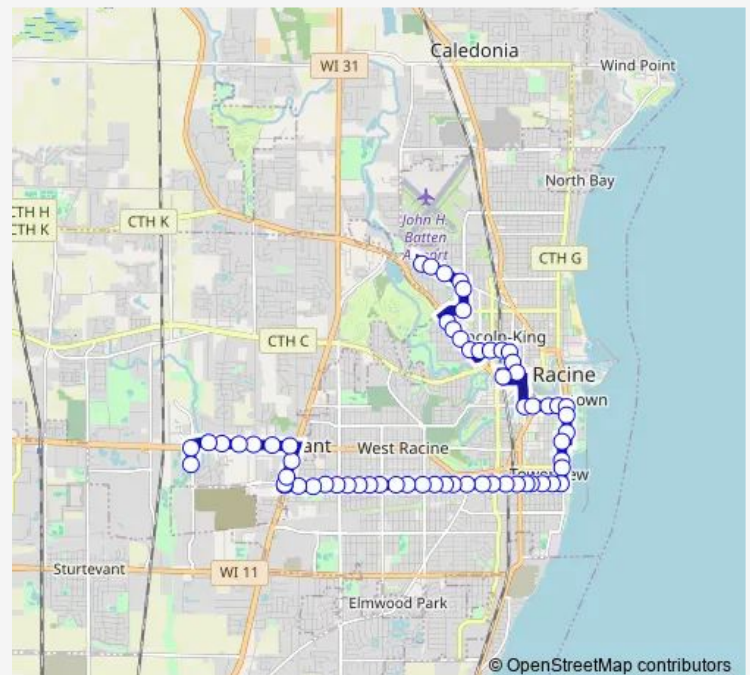

16th St & Oakdale Ave

16th St & Ostergaard Ave

16th St & Perry Ave

16th St & Ohio St

16th St & Illinois St

16th St & Indiana St

16th St & Orchard St

16th St & Lathrop Ave

Thursday 21:41

Friday 21:41

Saturday —

Sunday —

Route info

Direction: Case High School

Stops: 44

Trip Duration: 0 hour 29 min

3 — Route 3

16th St & Quincy Ave

16th St & Grange Ave

16th St & Holmes Ave

16th St & Morton Ave

16th St & Phillips Ave

16th St & S Memorial Dr

16th St & Junction Ave

Direction

Transit Center E — Golf Ave & Rapids Dr

18 stops

[Open route schedule](#)

Transit Center E

Marquette St & State St

Marquette St & West St

Hamilton St & Marquette St