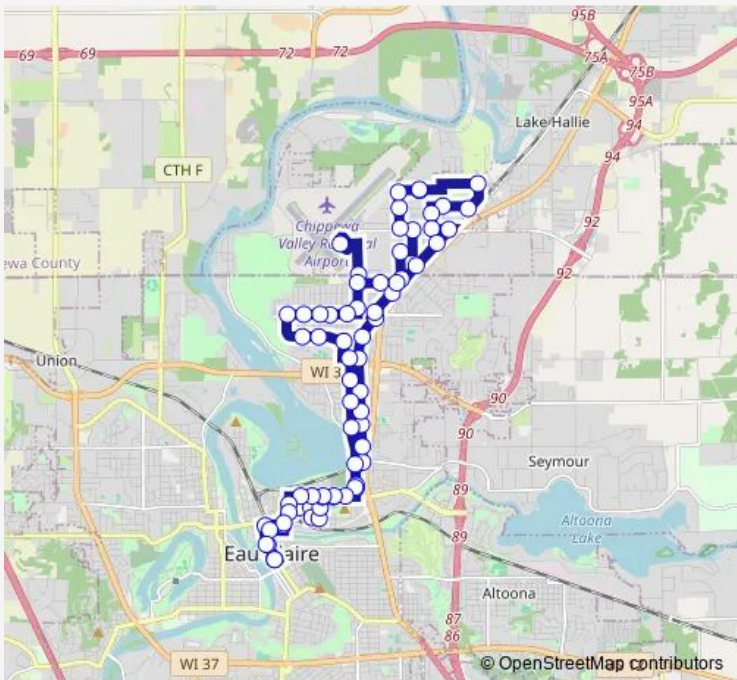

Bus 3 North High

[Go to website](#)

Direction
 Transfer Center — Transfer Center

73 stops

[Open route schedule](#)

- Transfer Center
- Farwell and Eau Claire
- Wisconsin and Farwell
- Wisconsin and Putnam
- Putnam and Summit
- Summit and Centre
- Summit and McDonough
- McDonough and Bellevue
- Bellevue and Spring
- Spring and Summit
- Fall and Birch
- Birch and Holm
- Starr and Omaha
- Starr and Somona Pkwy
- Starr and Seymour
- Seymour and Western
- Western and Peebles
- Western and Conrad
- Western and Trailer Court
- Western and Harrison
- Western and Marquette

Route schedule
 Transfer Center — Transfer Center

Monday	05:46-17:46
Tuesday	05:46-17:46
Wednesday	05:46-17:46
Thursday	05:46-17:46
Friday	05:46-17:46
Saturday	—
Sunday	—

Route info

Direction: Transfer Center

Stops: 73

Trip Duration: 0 hour 53 min

Western and Waller

Western and Eddy

Anderson and Mitchell

Anderson and Edgewood

White and Anderson

White and Mcmillen

Eddy and Wellington

Eddy and Milton

Piedmont and Wellington E

Piedmont and Uranus

Mercury and Piedmont Rd

Marquette and Starr

Starr and Lasalle

Starr and Redwood