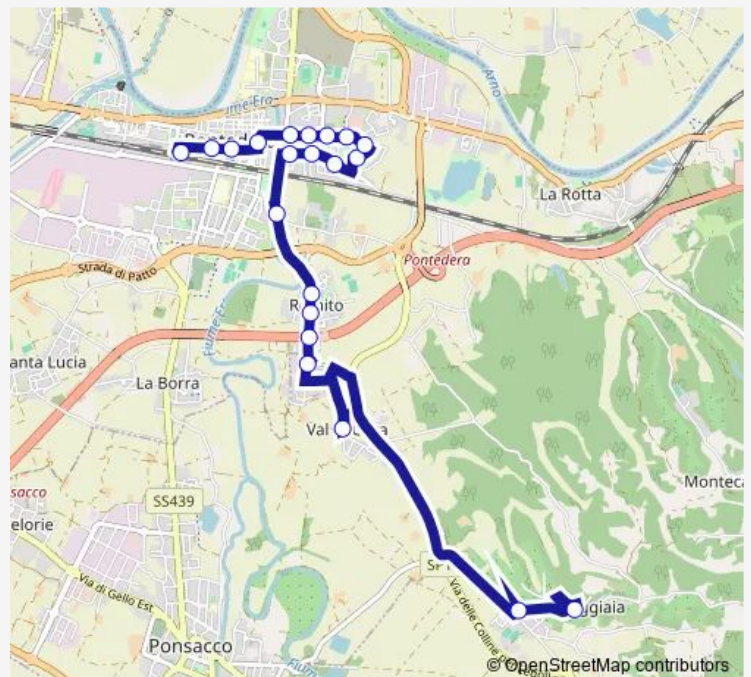

Thursday 06:44-20:15

Friday 06:44-20:15

Saturday 06:44-20:15

Sunday —

Route info

Direction: Stazione Fs

Stops: 21

Trip Duration: 0 hour 28 min

3 — Stazione-Nenni-Romito-Treggiaia

Direction

Stazione Fs — Romito V.Pinocchio

20 stops

[Open route schedule](#)

Stazione Fs

V.Leopardi 1

V.Saffi

Saturday 07:45-18:25

Sunday —

Route info

Direction: Stazione Fs

Stops: 20

Trip Duration: 0 hour 21 min

Direction

Treggiaia Alta — Stazione Fs

21 stops

[Open route schedule](#)

Treggiaia Alta

I Fabbri V.La Salita (Lato Park)

V.Cavalcanti

Romito V.Pinocchio

Romito V.Gagarin 176

Romito V.Gagarin 51