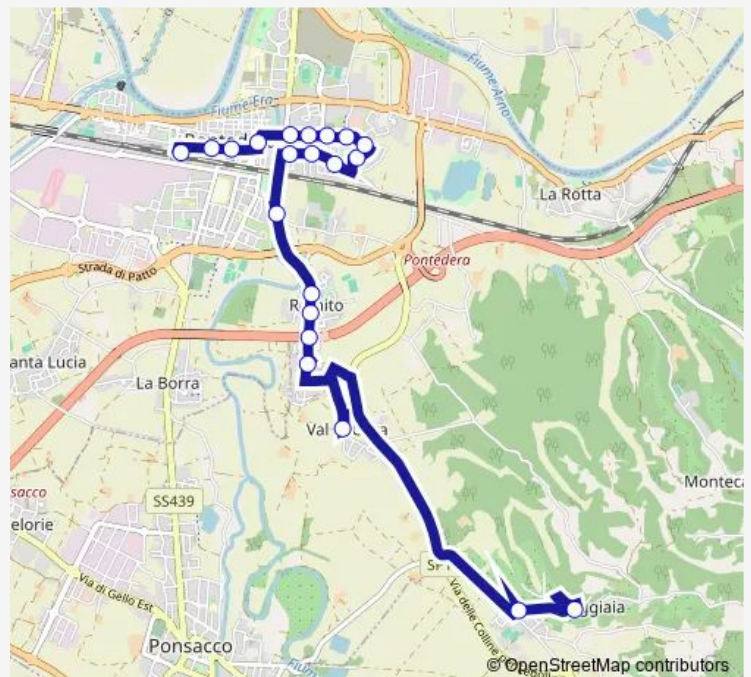

Thursday 06:44-20:15

Friday 06:44-20:15

Saturday 06:44-20:15

Sunday —

Route info

Direction: Stazione Fs

Stops: 21

Trip Duration: 0 hour 28 min

3 — Stazione-Nenni-Romito-Treggiaia

Direction

Stazione Fs — Romito V.Pinocchio

20 stops

[Open route schedule](#)

Stazione Fs

V.Leopardi 1

V.Saffi

Saturday 07:45-18:25

Sunday —

Route info

Direction: Stazione Fs

Stops: 20

Trip Duration: 0 hour 21 min

Direction

Treggiaia Alta — Stazione Fs

21 stops

[Open route schedule](#)

Treggiaia Alta

I Fabbri V.La Salita (Lato Park)

V.Cavalcanti

Romito V.Pinocchio

Romito V.Gagarin 176

Romito V.Gagarin 51