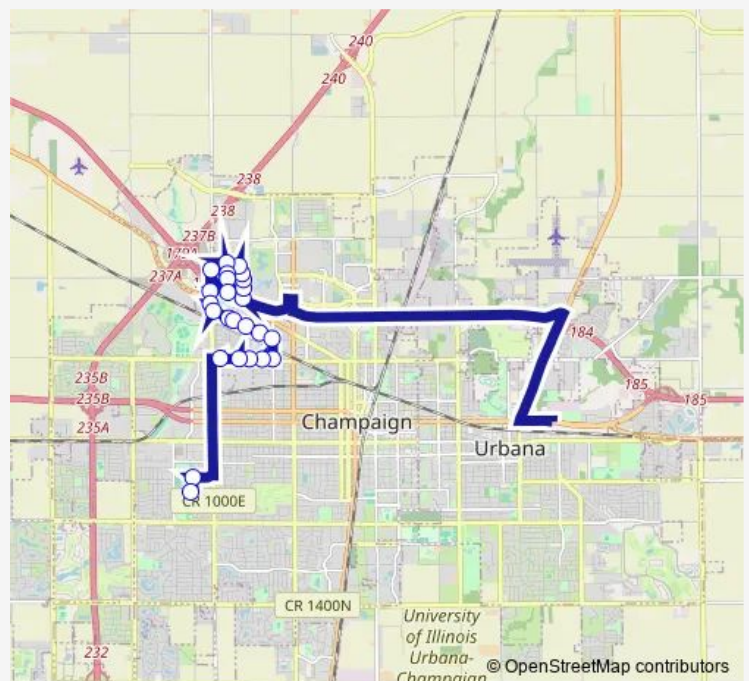

Bus 3 Lavender Alternate

[Go to website](#)

Direction
 Anthony & Campbell (NE Far Side) — Jefferson Middle School

25 stops

[Open route schedule](#)

- Anthony & Campbell (NE Far Side)
- Campbell & Curt (SE Corner)
- Campbell & Dobbins (SE Corner)
- Campbell & Comanche (SE Corner)
- Campbell & Queensway (NW Far Side)
- Queensway & Roland (SW Far Side)
- Roland & Comanche (NW Corner)
- Roland & Dobbins (NW Corner)
- Anthony & Walters (NW Corner)
- Anthony & Mattis (NE Corner)
- Mattis & Bloomington (NW Corner)
- Mattis at Post Office (West Side)
- Paula & Mattis (SE Far Side)
- Paula & Garden Hills (SW Corner)
- Paula & Joanne (SW Corner)
- Paula & Honeysuckle (SW Corner)
- Paula & Kirk Ln. (SW Corner)
- Paula & Mckinley (SW Corner)
- Bradley & Mckinley (NW Corner)
- Bradley & James (NE Corner)
- Development Services Center (North Side)

Route schedule

Anthony & Campbell (NE Far Side) — Jefferson Middle School

Monday	07:09
Tuesday	07:09
Wednesday	07:09
Thursday	07:09
Friday	07:09
Saturday	—
Sunday	—

Route info

Direction: Anthony & Campbell (NE Far Side)

Stops: 25

Trip Duration: 0 hour 29 min

3 — Lavender Alternate

Bradley & Williamsburg (NE Corner)

Westgate Apts. (North Side)

Crescent & William (West Side)

Jefferson Middle School

3 Bus time schedules and route maps are available in an offline PDF at busmaps.com. Use the busmaps.com website to see live bus times, train schedule or subway schedule, and step-by-step directions for all public transit in Urbana

The schedule is provided in the local timezone. Times with "(+1)" indicate departures on the next day.

PDF file created on 2025-02-26

2024 BusMaps.com - All Rights Reserved