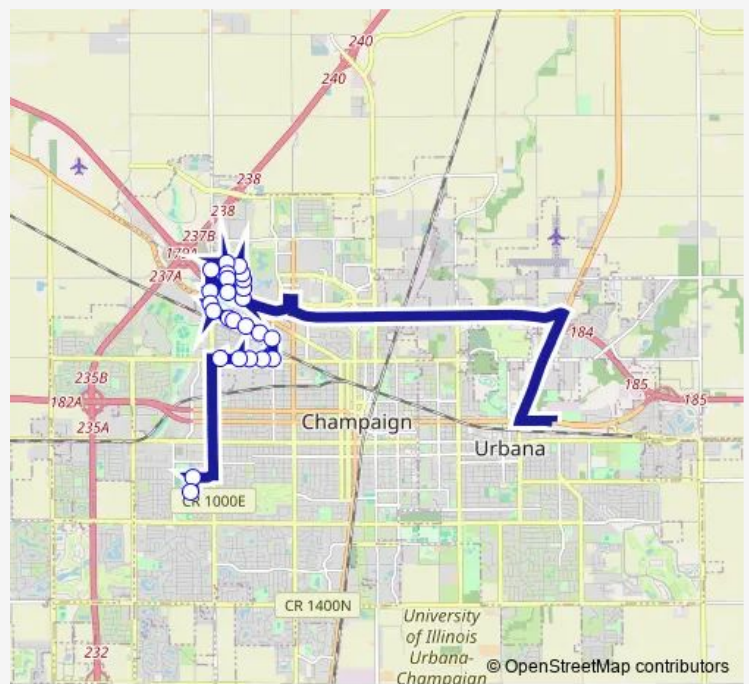

Bus 3 Lavender 1 Alternate

[Go to website](#)

Direction
 Anthony & Campbell (NE Far Side) — Jefferson Middle School

25 stops

[Open route schedule](#)

- Anthony & Campbell (NE Far Side)
- Campbell & Curt (SE Corner)
- Campbell & Dobbins (SE Corner)
- Campbell & Comanche (SE Corner)
- Campbell & Queensway (NW Far Side)
- Queensway & Roland (SW Far Side)
- Roland & Comanche (NW Corner)
- Roland & Dobbins (NW Corner)
- Anthony & Walters (NW Corner)
- Anthony & Mattis (NE Corner)
- Mattis & Bloomington (NW Corner)
- Mattis at Post Office (West Side)
- Paula & Mattis (SE Far Side)
- Paula & Garden Hills (SW Corner)
- Paula & Joanne (SW Corner)
- Paula & Honeysuckle (SW Corner)
- Paula & Kirk Ln. (SW Corner)
- Paula & Mckinley (SW Corner)
- Bradley & Mckinley (NW Corner)
- Bradley & James (NE Corner)
- Development Services Center (North Side)

Route schedule

Anthony & Campbell (NE Far Side) — Jefferson Middle School

Monday	07:09
Tuesday	07:09
Wednesday	07:09
Thursday	07:09
Friday	07:09
Saturday	—
Sunday	—

Route info

Direction: Anthony & Campbell (NE Far Side)

Stops: 25

Trip Duration: 0 hour 29 min

3 — Lavender 1 Alternate

Bradley & Williamsburg (NE Corner)

Westgate Apts. (North Side)

Crescent & William (West Side)

Jefferson Middle School

3 Bus time schedules and route maps are available in an offline PDF at busmaps.com. Use the busmaps.com website to see live bus times, train schedule or subway schedule, and step-by-step directions for all public transit in Urbana

The schedule is provided in the local timezone. Times with "(+1)" indicate departures on the next day.

PDF file created on 2025-01-16

2024 BusMaps.com - All Rights Reserved