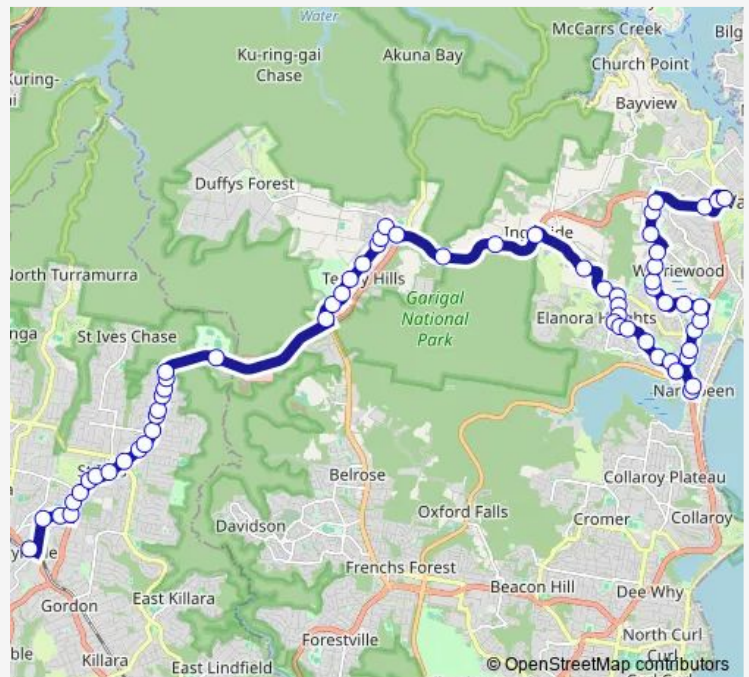

School Bus 196S4 Pymble Station to Pittwater Place Shopping Centre via North Narrabeen

[Go to website](#)

Direction

Grandview St Opp Pymble Station — Pittwater Place Shopping Centre, Park St

63 stops

[Open route schedule](#)

Route schedule

Grandview St Opp Pymble Station — Pittwater Place Shopping Centre, Park St

Monday	15:36
Tuesday	15:36
Wednesday	15:36
Thursday	15:36
Friday	15:36
Saturday	—
Sunday	—

Route info

Direction: Grandview St Opp Pymble Station

Stops: 63

Trip Duration: 1 hour 10 min

196S4 — Pymble Station to Pittwater Place Shopping Centre via North Narrabeen

Myoora Rd After Mona Vale Rd

Forestville Montessori School, Myoora Rd

11 Myoora Rd

Myoora Rd Before Aumuna Rd

German International School Sydney, Myoora Rd

Terrey Hills Public School, Myoora Rd

Myoora Rd After Terrigal Rd

Myoora Rd Before Booralie Rd

Booralie Rd Shops, Booralie Rd

Mona Vale Rd Opp Kimbriki Rd

Mona Vale Rd At Tumburra St