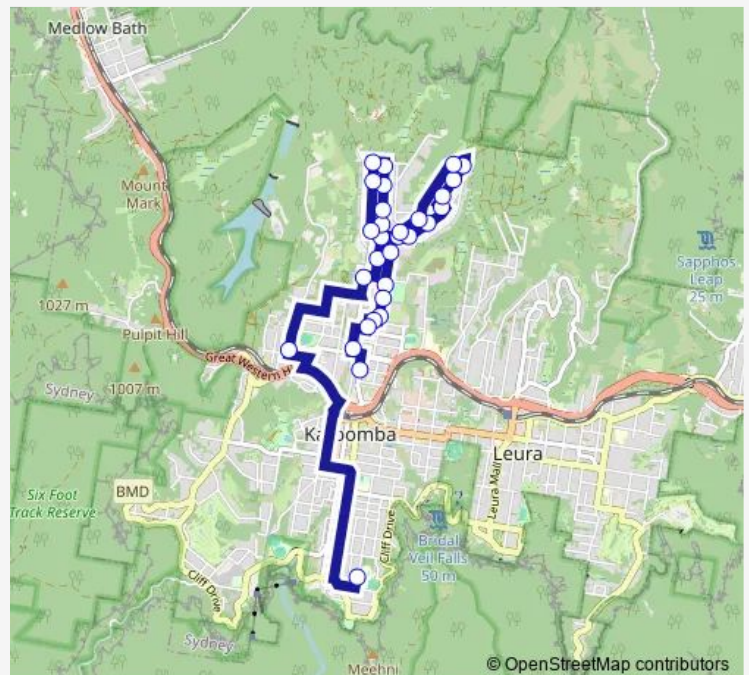

Second Av At Wattle Tree Rd

55 Second Av

Second Av At South St

South St After Minni Ha Ha Rd

Sixth Av After South St

30 Sixth Av

Mimosa Rd After Sixth Av

Minni Ha Ha Rd After Mimosa Rd

76 Minni Ha Ha Rd

Minni Ha Ha Rd Opp Seventh Av

Fifth Av After Minni Ha Ha Rd

Route schedule

Katoomba High School, Martin St — Station St At Edwin Lane

Monday	15:35
Tuesday	15:35
Wednesday	15:35
Thursday	15:35
Friday	15:35
Saturday	—
Sunday	—

Route info

Direction: Katoomba High School, Martin St

Stops: 30

Trip Duration: 0 hour 27 min

Minni Ha Ha Rd Opp Fifth Av

Minni Ha Ha Rd Opp Fourth Av

Barton St Opp Oxley St

Barton St Opp Katoomba North Public School

Barton St Opp North St

Barton St Before Twynam St

Twynam St After Barton St

Myrtle St At Rupert St

Victoria St At Camp St

Station St At Edwin Lane

8721 School Bus time schedules and route maps are available in an offline PDF at busmaps.com. Use the busmaps.com website to see live bus times, train schedule or subway schedule, and step-by-step directions for all public transit in Katoomba