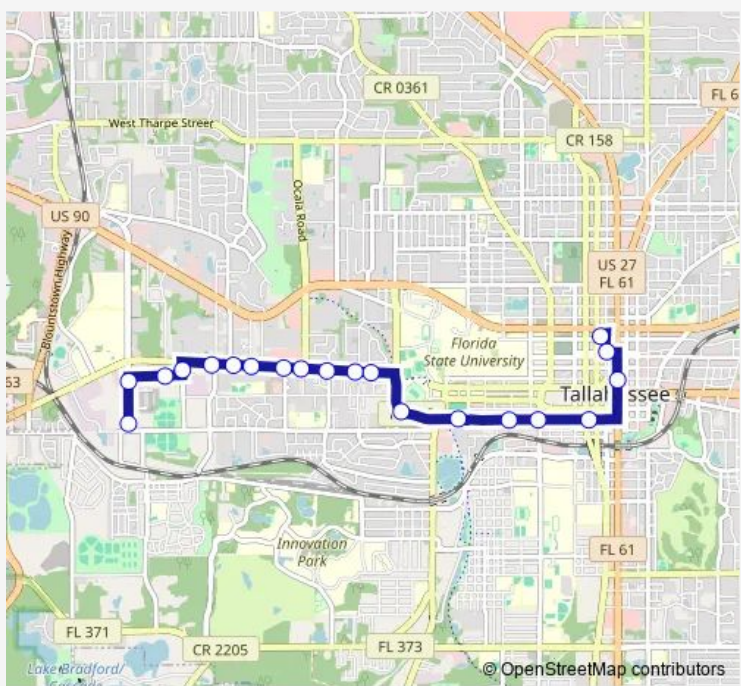

[Go to website](#)

Direction
 Appleyard DR AT Starmetro Nb — Plaza Gate 21
 20 stops
[Open route schedule](#)

- Appleyard DR AT Starmetro Nb
- Appleyard DR AT Municipal WAY Nb
- Municipal WAY AT Hope Community Eb
- Dupree ST AT Kearney Center Eb
- Pensacola AT Mabry Eb
- W Pensacola ST White DR Eb
- W Pensacola ST AT Benchmark Apts Eb
- W Pensacola ST Ausley Rd
- W Pensacola ST S Ocala RD Eb
- W Pensacloa ST S Lipona RD Eb
- Pensacola AT Atkinson Eb
- W Pensacola ST Rivoli RD Eb
- Stadium DR Hendry ST Eb
- Gaines AT Woodward Eb
- Gaines AT GAY Eb
- Gaines AT Railroad Eb
- Gaines AT Bronough Eb
- Monroe ST AT Jefferson Nb
- E Park AVE S Adams ST Wb
- Plaza Gate 21

Route schedule
 Appleyard DR AT Starmetro Nb — Plaza Gate 21

Monday	—
Tuesday	—
Wednesday	—
Thursday	—
Friday	—
Saturday	—
Sunday	11:00-17:00

Route info
 Direction: Appleyard DR AT Starmetro Nb
 Stops: 20
 Trip Duration: 0 hour 30 min

SUN F — Sunday F BusMaps

Direction

Plaza Gate 21 — Appleyard DR AT Starmetro Nb

32 stops

[Open route schedule](#)

Plaza Gate 21

N Monroe ST W Park AVE Sb

N Monroe ST W Jefferson ST Sb

Stops: 32

Trip Duration: 0 hour 30 min

Jackson Bluff RD AT Lipona RD Wb

Jackson Bluff RD AT Ausley RD Wb

Jackson Bluff RD AT Berkshire DR Wb

Jackson Bluff RD AT Mabry ST Wb

Jackson Bluff RD AT Dupree ST Wb

Jackson Bluff RD AT Chipley ST Wb