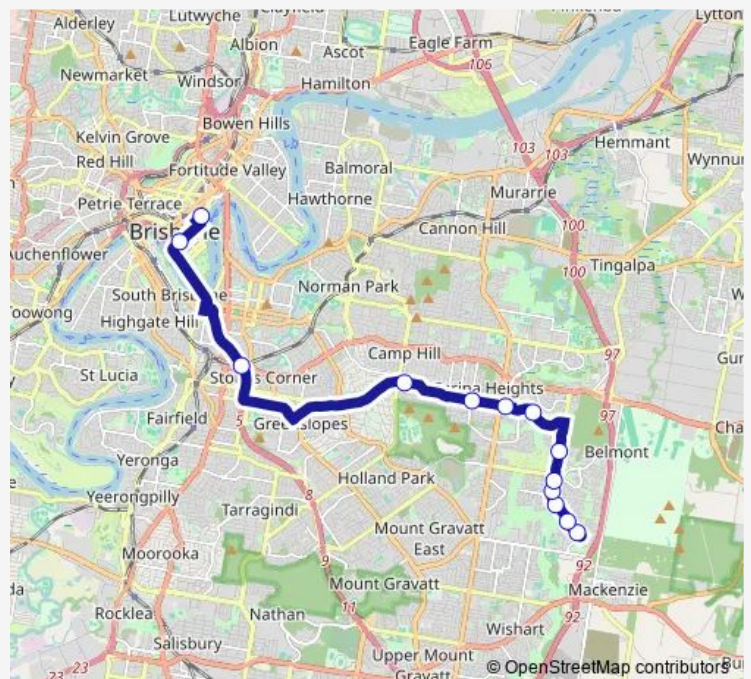

Samuel St at Samuel Street Shops, stop 4

Buranda busway, platform 1

Elizabeth Street Stop 81 near George St

Queen Street Stop 61 near Wharf St

Route schedule

Scrub Rd South — Queen Street Stop 61 near Wharf St

Monday 06:05-08:35

Tuesday 06:05-08:35

Wednesday 06:05-08:35

Thursday 06:05-08:35

Friday 06:05-08:35

Saturday —

Sunday —

Route info

Direction: Scrub Rd South

Stops: 13

Trip Duration: 0 hour 50 min

P205 — Carindale Heights - City Pre-Paid Rocket

Direction

Queen Street Stop 61 near Wharf St — Scrub Road South terminus

15 stops

[Open route schedule](#)

Queen Street Stop 61 near Wharf St

Charlotte Street Stop 52 near Edward St

George Street Stop 123 near Alice St

Buranda busway, platform 2

Samuel St at Samuel Street Shops, stop 4

Winstanley St at Willard Street, stop 46