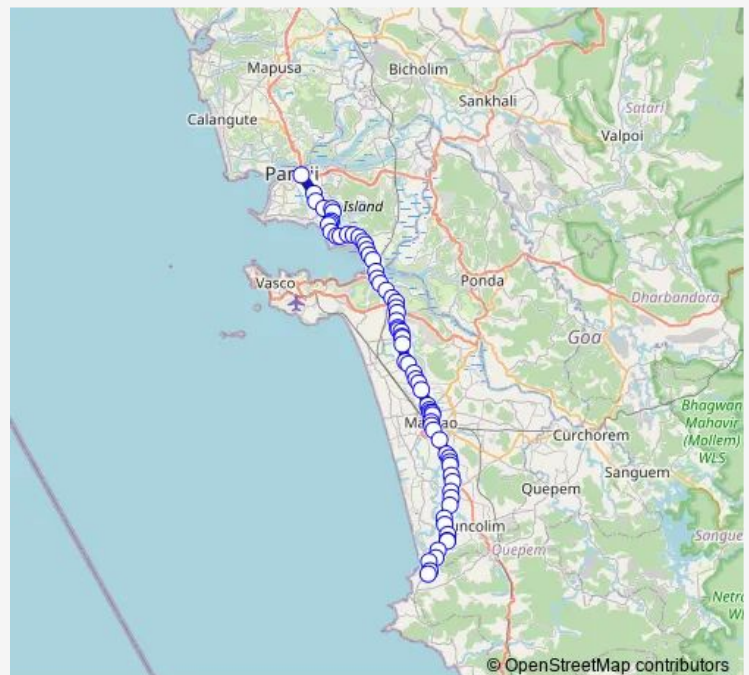

Thursday 18:00

Friday 18:00

Saturday 18:00

Sunday 18:00

Route info

Direction: Panaji KTC Bus Stand

Stops: 69

Trip Duration: 1 hour 40 min

■ PRV129 — Panaji - Betul

Cortalim Junction

Cortalim Sancoale Junction

Cortalim Pajent

Satran

Kesarval Garden Cortalim

Verna Birla Bypass

Verna Titan