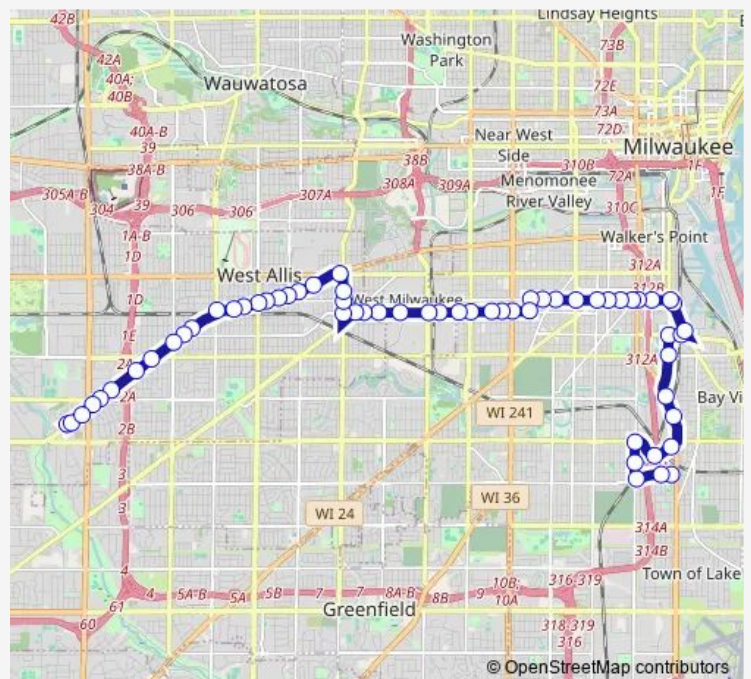

National & S66

National & S62

Greenfield & S60

Route schedule

National & S110 — Holt & S1

Monday 04:46-24:00

Tuesday 04:46-24:00

Wednesday 04:46-24:00

Thursday 04:46-24:00

Friday 04:46-24:00

Saturday 05:42-00:43⁺¹

Sunday 06:20-23:32

Route info

Direction: National & S110

Stops: 54

Trip Duration: 0 hour 53 min

Route info

Direction: Holt & S1

Stops: 61

Trip Duration: 0 hour 58 min

S24 & Burnham

Burnham & Layton

Burnham & S29

Burnham & S31