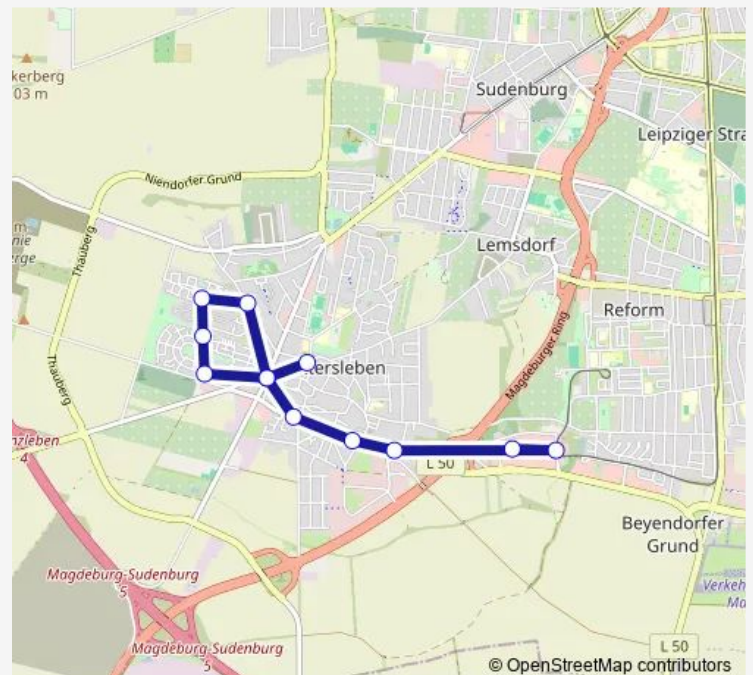

Direction

Bördepark West — Eichplatz

12 stops

[Open route schedule](#)

Bördepark West

Bördepark Ost

Schreberstraße

Schäferbreite

Osterweddinger Straße

Wanzleber Chaussee

Hängelsbreite

Sonnenanger

Auf den Höhen

Birmengarten

Wanzleber Chaussee

Eichplatz

Route schedule

Bördepark West — Eichplatz

Monday	—
Tuesday	—
Wednesday	22:50
Thursday	22:50
Friday	—
Saturday	—
Sunday	22:50

Route info

Direction: Bördepark West

Stops: 12

Trip Duration: 0 hour 19 min

54 Bus time schedules and route maps are available in an offline PDF at busmaps.com. Use the busmaps.com website to see live bus times, train schedule or subway schedule, and step-by-step directions for all public transit in Magdeburg