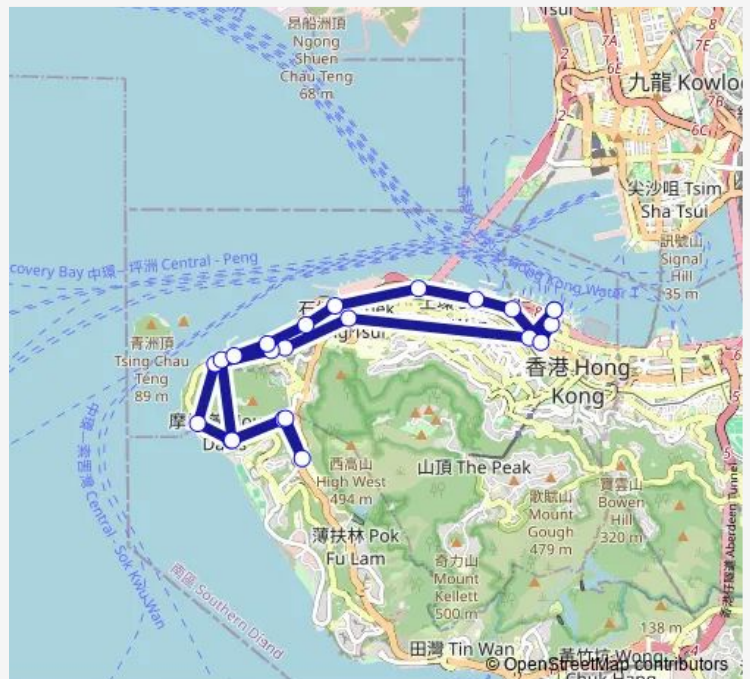

22 stops

[Open route schedule](#)

- Central (Central Ferry Piers)|Central Ferry Piers
- CENTRAL STATION (CONNAUGHT ROAD CENTRAL), NEAR POTTINGER STREET|CENTRAL STATION (CONNAUGHT ROAD CENTRAL), NEAR POTTINGER STREET
- NO.470 QUEEN'S ROAD WEST|QUEEN'S ROAD WEST, SHEK TONG TSUI COMPLEX
- No.68 Belcher'S Street |No.68 Belcher'S Street
- No.142 Belcher Street|No.142 Belcher'S Street|No. 142 Belcher'S Street
- VICTORIA ROAD, OPPOSITE SERENE COURT
- JUNCTION OF MT. DAVIS ROAD AND VICTORIA ROAD
- MT. DAVIS ROAD OUTSIDE ST CLARE'S GIRLS' COLLEGE
- MT. DAVIS ROAD OUTSIDE GREENERY GARDEN
- QUEEN MARY HOSPITAL
- MOUNT DAVIS ROAD OPPOSITE GREENERY GARDEN
- MT. DAVIS ROAD OPPOSITE ST CLARE'S GIRLS' COLLEGE
- VICTORIA ROAD, OUTSIDE REGENT HEIGHT
- VICTORIA ROAD OUTSIDE KENNEDY TOWN TERMINUS
- CATCHICK STREET, OUTSIDE THE MERTON TOWER|CATCHICK STREET NEAR THE MERTON
- KENNEDY TOWN PRAYA, NEAR SAI CHEUNG STREET

Route info
 Direction: Central (Central Ferry Piers)|Central Ferry Piers
 Stops: 22
 Trip Duration: 0 hour 44 min

■ 54 — Central (Ferry Piers) - Queen Mary Hospital (Circular) (Busy Hour) **BusMaps**

DES VOEUX ROAD WEST OPPOSITE KWAN YICK
BUILDING PHASE 1

Saturday 06:30

Sunday 06:30

Route info

Direction: QUEEN MARY HOSPITAL

Stops: 14

Trip Duration: 0 hour 25 min

Direction

Central (Central Ferry Piers)|Central Ferry Piers —
QUEEN MARY HOSPITAL

Direction: Central (Central Ferry Piers)|Central Ferry Piers

Stops: 23

Trip Duration: 0 hour 38 min

PIER ROAD OPPOSITE TO HARBOUR BUILDING

Connaught Place, Outside Exchange Square

MAN YIU STREET OUTSIDE TWO IFC