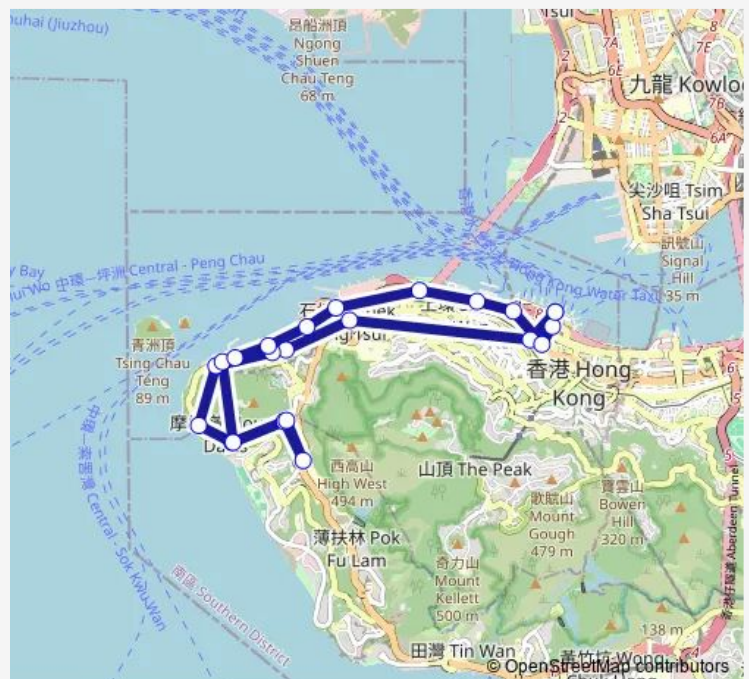

Saturday —

Sunday —

Route info

Direction: Central (Central Ferry Piers)|Central Ferry Piers

Stops: 22

Trip Duration: 0 hour 42 min

■ 54 — Central (Ferry Piers) - Queen Mary Hospital (Circular) (Busy Hour)

Connaught Road West, Outside SUN YAT SEN Memorial
Park

Connaught Road Central Outside Shun TAK Centre

Pier Road Opposite TO Harbour Building

MAN YIU Street Outside TWO Ifc

Central (Central Ferry Piers)|Central Ferry Piers

Direction

Queen Mary Hospital — Central (Central Ferry Piers)|Central Ferry Piers

14 stops

[Open route schedule](#)

Queen Mary Hospital

Mount Davis Road Opposite Greenery Garden

MT. Davis Road Opposite ST Clare'S Girls' College

Victoria Road, Outside Regent Height

Victoria Road Outside Kennedy Town Terminus

Sunday 06:30

Route info

Direction: Queen Mary Hospital

Stops: 14

Trip Duration: 0 hour 25 min

Direction

Central (Central Ferry Piers)|Central Ferry Piers — Queen Mary Hospital

10 stops