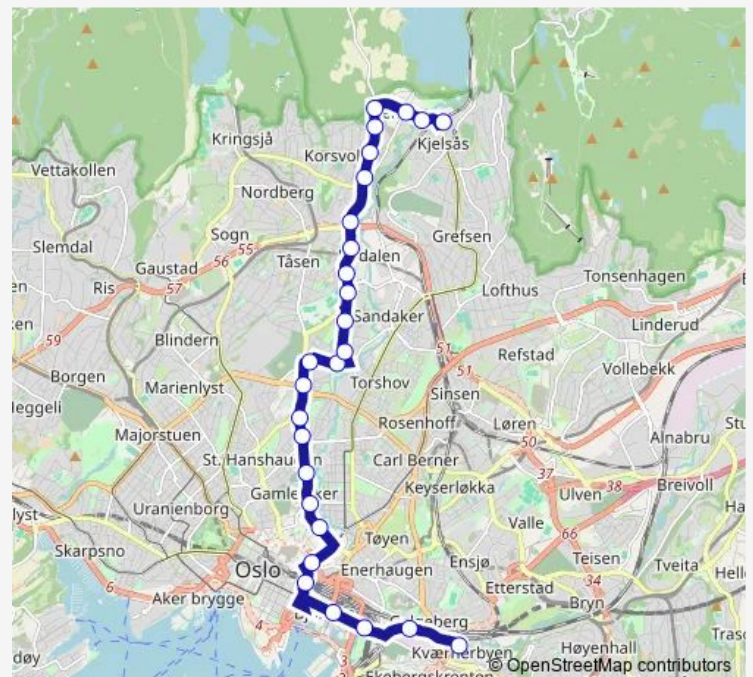

### Route schedule

Kjelsås stasjon — Kværnerbyen

Monday	00:39-00:09 <sup>+1</sup>
Tuesday	03:39-00:09 <sup>+1</sup>
Wednesday	03:39-00:09 <sup>+1</sup>
Thursday	00:39-00:09 <sup>+1</sup>
Friday	00:39-00:09 <sup>+1</sup>
Saturday	00:39-00:09 <sup>+1</sup>
Sunday	00:39-00:09 <sup>+1</sup>

### Route info

Direction: Kjelsås stasjon

Stops: 27

Trip Duration: 0 hour 41 min

54 — Kværnerbyen - Kjelsås stasjon

Storgata

Jernbanetorget

Bjørvika