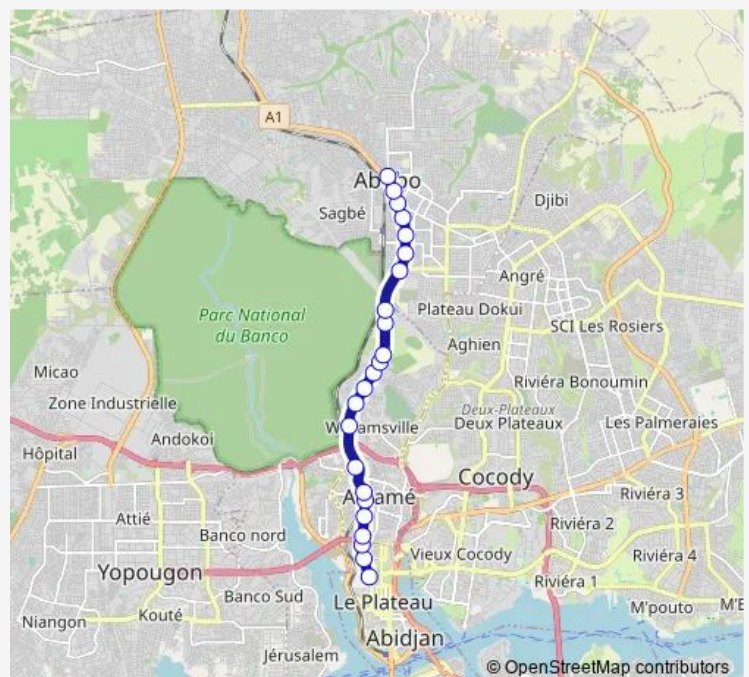

Bus 54 Abobo Gendarmerie ↔ Cité Administrative

[Go to website](#)

Direction

Pharmacie la Mé — Terminus Cité Administrative

21 stops

[Open route schedule](#)

Pharmacie la Mé

Collège St Joseph

Thursday 06:00

Friday 06:00

Saturday 06:00

Sunday 06:00

Route info

Direction: Pharmacie la Mé

Stops: 21

Trip Duration: 0 hour 59 min

■ 54 — Abobo Gendarmerie ↔ Cité Administrative

Direction

Musée du Plateau — Abobo Gendarmerie

23 stops

[Open route schedule](#)

Musée du Plateau

Insp

Pharmacie Santé