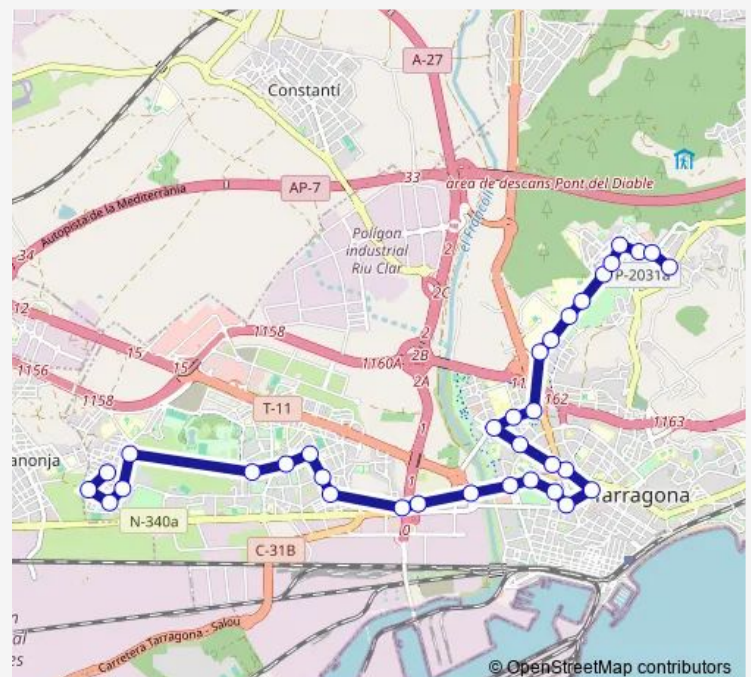

Thursday 05:12-23:02

Friday 05:12-23:02

Saturday 06:44-18:06

Sunday 07:03-23:05

Route info

Direction: Coop. Tàrraco

Stops: 34

Trip Duration: 0 hour 38 min

Thursday 05:41-22:21

Friday 05:41-22:21

Saturday 06:19-22:55

Sunday 06:47-22:13

Route info

Direction: Bonavista

Stops: 34

Trip Duration: 0 hour 52 min