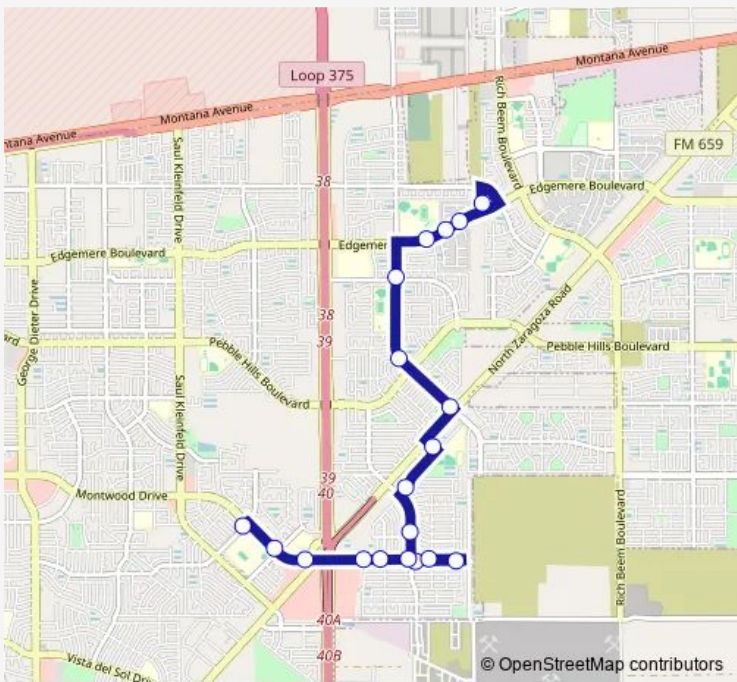

Bus 54 RC Poe Via Montwood

[Go to website](#)

Direction
 Bob MitchellMontwood — Upper Eastside Transit Center Bay D
 21 stops
[Open route schedule](#)

- Bob MitchellMontwood
- Saul KleinfeldBob Mitchell
- MontwoodFire House
- 12140 Montwood/Zaragoza
- MontwoodJoe Battle
- MontwoodDesert Sun
- Montwood/Sunfire
- MontwoodJoan Francis
- MontwoodSun Quest
- Sun FireMontwood
- Sun FireSun Terrance
- Sun Fire/Sun Country
- Tierra Este/Zaragoza
- Tierra Este/Pebble Hills
- Tierra Este/Tierra Arroyo
- Rc PoeTierra Este
- Rc PoePablo Sanchez
- Rc PoeSammy Reece
- RcpoeTierra Inca
- 13420 Rc PoeTierra Aurora
- Upper Eastside Transit Center Bay D

Route schedule
 Bob MitchellMontwood — Upper Eastside Transit Center Bay D

Monday	05:45-19:55
Tuesday	05:45-19:55
Wednesday	05:45-19:55
Thursday	05:45-19:55
Friday	05:45-19:55
Saturday	05:45-19:05
Sunday	—

Route info
 Direction: Bob MitchellMontwood
 Stops: 21
 Trip Duration: 0 hour 28 min

Direction

Upper Eastside Transit Center Bay D — Bob MitchellMontwood

19 stops

[Open route schedule](#)

Upper Eastside Transit Center Bay D

MontwoodFirehouse Dr.

Bob MitchellMontwood

Route schedule

Upper Eastside Transit Center Bay D — Bob MitchellMontwood

Monday 05:25-20:25

Tuesday 05:25-20:25

Wednesday 05:25-20:25

Thursday 05:25-20:25