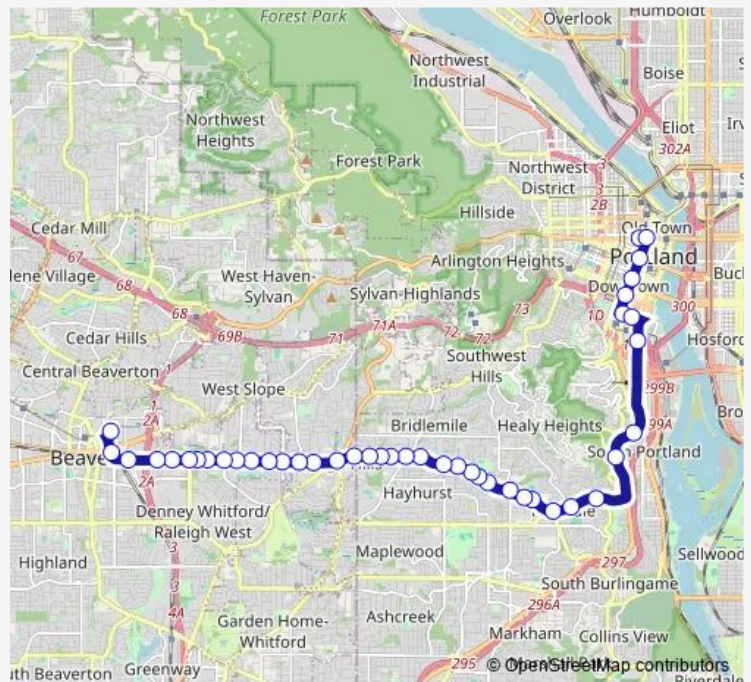

Bus 54 Beaverton-Hillsdale Hwy

[Go to website](#)

Direction
 SW Broadway & W Burnside — Beaverton Transit Center
 43 stops
[Open route schedule](#)

- SW Broadway & W Burnside
- W Burnside & SW 5th
- SW 5th & Alder
- SW 5th & Main
- SW 5th & Clay
- SW Harrison & 4th
- 200 Block SW Harrison
- SW Naito Parkway & Sheridan
- SW Barbur & Hamilton
- 4900 Block SW Barbur
- SW Capitol & Terwilliger
- SW Capitol & Sunset
- SW Beaverton-Hillsdale & 18th Dr
- SW Beaverton-Hillsdale & 25th
- 2600 Block SW Beaverton-Hillsdale
- SW Beaverton-Hillsdale & Dosch
- SW Beaverton-Hillsdale & 35th
- 3600 Block SW Beaverton-Hillsdale
- SW Beaverton-Hillsdale & 39th Dr
- SW Beaverton-Hillsdale & 42nd
- SW Beaverton-Hillsdale & 45th

Route schedule
 SW Broadway & W Burnside — Beaverton Transit Center

Monday	06:35
Tuesday	—
Wednesday	—
Thursday	—
Friday	—
Saturday	06:35
Sunday	06:35

Route info
 Direction: SW Broadway & W Burnside
 Stops: 43
 Trip Duration: 0 hour 32 min

54 — Beaverton-Hillsdale Hwy

SW Beaverton-Hillsdale & 50th

SW Beaverton-Hillsdale & Shattuck

SW Beaverton-Hillsdale & 56th

SW Beaverton-Hillsdale & 59th

6100 Block SW Beaverton-Hillsdale

SW Beaverton-Hillsdale & 65th